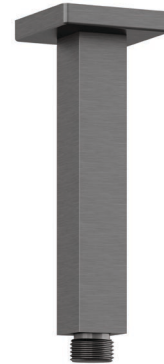

Technische Daten/ Technical Data

KLUDI A-QA
ceiling outlet
150mm
DN 15

Ref.: 66545N2-00

Finishes:
N2 Brushed Gunmetal PVD

Product description
Manufacturer KLUDI GmbH & Co. KG
Typ: KLUDI A-QA
ceiling outlet
150mm
Ref.: 66545N2-00

ceiling outlet
connection G1/2
for head showers
with push-on rosette 58mm x 58mm

Produktabbildung/ Product picture

Maßzeichnung/ Dimensional drawing