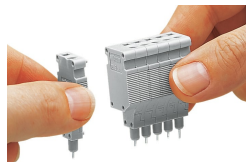

Installation Notes

Installation

Snapping test plug and spacer modules together to assemble a multipole test plug module (max. 10 poles).