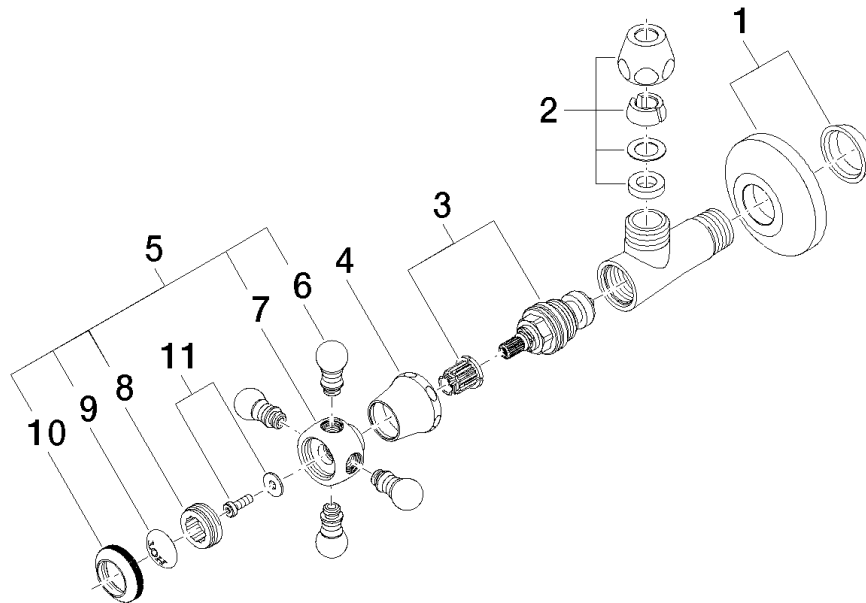

22 900 361 Product version up to 5/1/2024

- rosette Ø 60 mm
- porcelain insert HOT

	Platinum	22 900 361-08
	Chrome	22 900 361-00
	Brushed Platinum	22 900 361-06
	Durabronze (23kt Gold)	22 900 361-09
	Brushed Durabronze (23kt Gold)	22 900 361-28
	Brushed Gold (PVD)	22 900 361-37
	Brushed Dark Brass (PVD)	22 900 361-39
	Brushed Bronze (PVD)	22 900 361-42
	Brushed Dark Bronze (PVD)	22 900 361-43
	Brushed Dark Platinum	22 900 361-99

22 900 361 Product version up to 5/1/2024

mm [inches]

Flow rate chart

22 900 361 Product version up to 5/1/2024

Parts for other finishes can be found here: [Chrome](#)

Spare parts list

No.	Item Number	Name	Quantity used	Delivery time
	9	09 26 01 011 90	Cover Porcelain insert plate HOT -	1.00 14
	7	09 20 36 002-08	Handle Ø 29,5 x 30 mm - Platinum	1.00 54
	11	04 30 30 029 00 90	Mounting theft-proof -	1.00 14
	5	04 20 36 002 07-08	Handle Hot - Platinum	1.00 54
	2	90 23 30 040 00-08	Union piece - Platinum	1.00 54
	1	04 27 01 003 00-08	Rosette Ø 60 x 15 mm - Platinum	1.00 -
Spare part can no longer be ordered, please order the replacement item				
	10	09 20 36 005-08	Handle Ø 28 x 7 mm - Platinum	1.00 54
	3	90 90 03 023 01 90	Head part Grease chamber 1/2" -	1.00 14
	8	09 20 83 006 90	Handle Ø 21 x 7,5 mm -	1.00 14
	4	09 21 02 055-08	Cover 24 x 29 x 30 mm - Platinum	1.00 54
	6	09 20 36 004-08	Handle 15 x 15 x 28 mm - Platinum	4.00 54