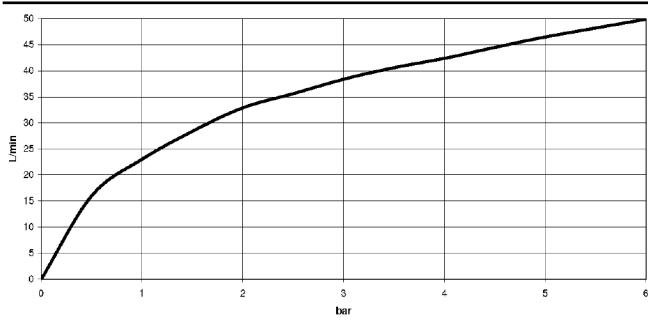

22 900 361 Product version up to 5/1/2024

- rosette Ø 60 mm
- porcelain insert HOT

	Platinum	22 900 361-08
	Chrome	22 900 361-00
	Brushed Platinum	22 900 361-06
	Durabronze (23kt Gold)	22 900 361-09
	Brushed Durabronze (23kt Gold)	22 900 361-28
	Brushed Gold (PVD)	22 900 361-37
	Brushed Dark Brass (PVD)	22 900 361-39
	Brushed Bronze (PVD)	22 900 361-42
	Brushed Dark Bronze (PVD)	22 900 361-43
	Brushed Dark Platinum	22 900 361-99

22 900 361 Product version up to 5/1/2024

mm [inches]

Flow rate chart

22 900 361 Product version up to 5/1/2024

Parts for other finishes can be found here: [Chrome](#)

Spare parts list

No.	Item Number	Name	Quantity used	Delivery time
	9	09 26 01 011 90	Cover Porcelain insert plate HOT -	1.00 14
	7	09 20 36 002-08	Handle Ø 29,5 x 30 mm - Platinum	1.00 54
	11	04 30 30 029 00 90	Mounting theft-proof -	1.00 14
	5	04 20 36 002 07-08	Handle Hot - Platinum	1.00 54
	2	90 23 30 040 00-08	Union piece - Platinum	1.00 54
	1	04 27 01 003 00-08	Rosette Ø 60 x 15 mm - Platinum	1.00 -
Spare part can no longer be ordered, please order the replacement item				
	10	09 20 36 005-08	Handle Ø 28 x 7 mm - Platinum	1.00 54
	3	90 90 03 023 01 90	Head part Grease chamber 1/2" -	1.00 14
	8	09 20 83 006 90	Handle Ø 21 x 7,5 mm -	1.00 14
	4	09 21 02 055-08	Cover 24 x 29 x 30 mm - Platinum	1.00 54
	6	09 20 36 004-08	Handle 15 x 15 x 28 mm - Platinum	4.00 54