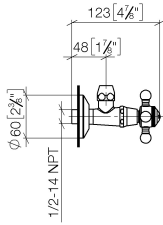

22 900 361 Product version up to 5/1/2024

- rosette Ø 60 mm
- porcelain insert HOT

	Platinum	22 900 361-08
	Chrome	22 900 361-00
	Brushed Platinum	22 900 361-06
	Durabronze (23kt Gold)	22 900 361-09
	Brushed Durabronze (23kt Gold)	22 900 361-28
	Brushed Gold (PVD)	22 900 361-37
	Brushed Dark Brass (PVD)	22 900 361-39
	Brushed Bronze (PVD)	22 900 361-42
	Brushed Dark Bronze (PVD)	22 900 361-43
	Brushed Dark Platinum	22 900 361-99

22 900 361 Product version up to 5/1/2024

mm [inches]

Flow rate chart

22 900 361 Product version up to 5/1/2024

Parts for other finishes can be found here: [Chrome](#)

Spare parts list

No.	Item Number	Name	Quantity used	Delivery time
	9	09 26 01 011 90	Cover Porcelain insert plate HOT -	1.00 14
	7	09 20 36 002-08	Handle Ø 29,5 x 30 mm - Platinum	1.00 54
	11	04 30 30 029 00 90	Mounting theft-proof -	1.00 14
	5	04 20 36 002 07-08	Handle Hot - Platinum	1.00 54
	2	90 23 30 040 00-08	Union piece - Platinum	1.00 54
	1	04 27 01 003 00-08	Rosette Ø 60 x 15 mm - Platinum	1.00 -
Spare part can no longer be ordered, please order the replacement item				
	10	09 20 36 005-08	Handle Ø 28 x 7 mm - Platinum	1.00 54
	3	90 90 03 023 01 90	Head part Grease chamber 1/2" -	1.00 14
	8	09 20 83 006 90	Handle Ø 21 x 7,5 mm -	1.00 14
	4	09 21 02 055-08	Cover 24 x 29 x 30 mm - Platinum	1.00 54
	6	09 20 36 004-08	Handle 15 x 15 x 28 mm - Platinum	4.00 54