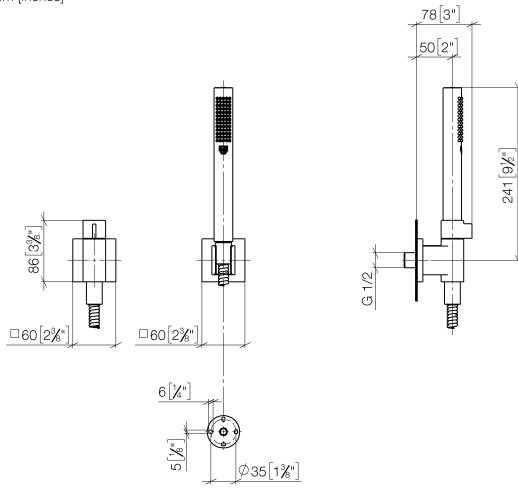

**Hand shower set with individual rosettes with volume control FlowReduce -  
Brushed Bronze (PVD)**

SERIES SPECIFIC

27 809 985

- with volume control
- COMPACT RAIN, max. flow rate 6.8 l/min (at 3 bar)
- Function from: 5 l/min
- inherently safe from back flow
- with anti-scale system
- metal shower hose 1250mm with integrated anti-twist protection

**Technical data:**

- rosette for wall elbow 60 x 60mm
- rosette for shower holder 60 x 60mm
- 1/2" wall elbow
- 3/8" shower outlet

**Notes:**

	Brushed Bronze (PVD)	27 809 985-42 0010
	Chrome	27 809 985-00 0010
	Brushed Platinum	27 809 985-06 0010
	Platinum	27 809 985-08 0010
	Dark Chrome	27 809 985-19 0010
	Brushed Durabronze (23kt Gold)	27 809 985-28 0010
	Brushed Gold (PVD)	27 809 985-37 0010
	Brushed Dark Brass (PVD)	27 809 985-39 0010
	Brushed Champagne (22kt Gold)	27 809 985-46 0010
	Champagne (22kt Gold)	27 809 985-47 0010
	Brushed Chrome	27 809 985-93 0010
	Brushed Dark Platinum	27 809 985-99 0010

**Recommended miscellaneous**

- Concealed wall elbow -** 35 085 970 90
- min. recess depth 90 mm
  - max. recess depth 163 mm

27 809 985  
mm [inches]

Codes & Standards

ASME A112.18.1

cUPC

DIN 4109

ISO 3822