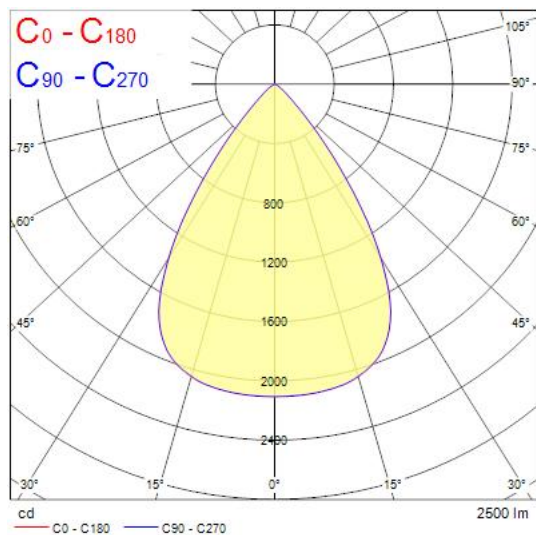

Product Overview

Cap/Base

N/A

Control gear type

LED driver constant current

Photometry

Technical drawings