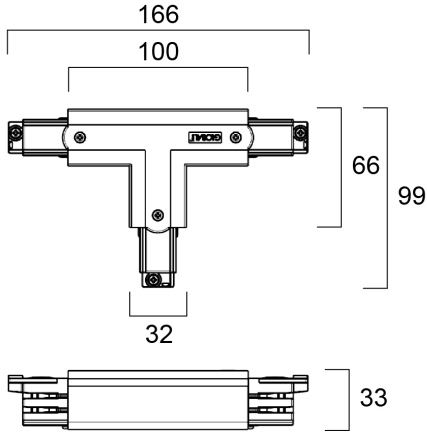

GLOBAL TRAC PRO T OUT-R WHITE XTS36-3

Features

- Global Trac Pro accessory - white, glass fibre reinforced polycarbonate T-feed that is applicable for three-circuit track systems where the polarity ridge is in the outer side and on the right. Dimensions - 166 x 99 x 33 mm (L x W x H).

GLOBAL TRAC PRO T OUT-R WHITE XTS36-3

Technical drawings

Data table

GENERAL DATA

Product name	GLOBAL TRAC PRO T OUT-R WHITE
Technology	Accessory
Housing	PC Polycarbonate
Operating temperature range (°C)	0°C...+25°C
E-number SE	7402232
Warranty	5 years

OPTICAL DATA

Light colour	N/A
--------------	-----

ELECTRICAL DATA

Control gear required	No
-----------------------	----

PHYSICAL DATA

GLOBAL TRAC PRO T OUT-R WHITE XTS36-3

Housing colour	RAL 9010 - Pure white
IP rating	IP20
IK rating	IK02
Nominal Product Length (mm)	166
Nominal Product Width (mm)	99
Weight (kg)	0.148

PACKAGING

Single packaging type	Plastic
Product EAN number	6410014507367
Packaging single width (cm)	24.6
Packaging single depth (cm)	3.3
DUN14 (outer)	06410014507367
Packaging outer length / height (cm)	18.6