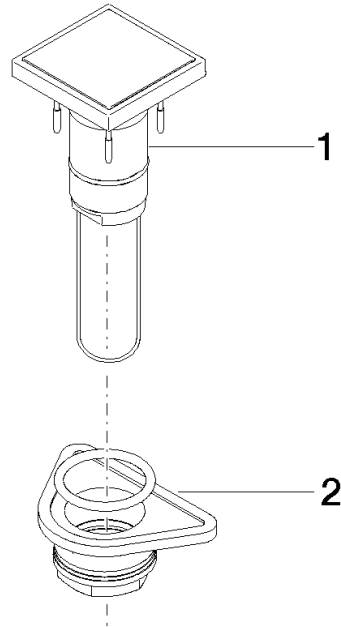

Control element for surface mounting 138 x 88 x 90 mm - Brushed Platinum

SPARE PARTS

04 27 98 026 07

	Brushed Platinum	04 27 98 026 07-06
	Chrome	04 27 98 026 07-00
	Platinum	04 27 98 026 07-08
	Cyprum	04 27 98 026 07-49
	Brushed Dark Platinum	04 27 98 026 07-99

Control element for surface mounting 138 x 88 x 90 mm - Brushed Platinum

SPARE PARTS

04 27 98 026 07

Control element for surface mounting 138 x 88 x 90 mm - Brushed Platinum

SPARE PARTS

04 27 98 026 07

04 27 98 026 07

Parts for other finishes can be found here: [Chrome](#)

Spare parts list

No.	Item Number	Name	Quantity used	Delivery time
2	04 23 10 044 02 90	Mounting with seals M34 x 1 -	1.00	14
1	04 27 98 026 06-06	Control element for concealed mounting 138 x 88 x 90 mm - Brushed Platinum	1.00	20