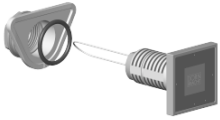

Control element for surface mounting 138 x 88 x 90 mm - Brushed Platinum

SPARE PARTS

04 27 98 026 07

	Brushed Platinum	04 27 98 026 07-06
	Chrome	04 27 98 026 07-00
	Platinum	04 27 98 026 07-08
	Cyprum	04 27 98 026 07-49
	Brushed Dark Platinum	04 27 98 026 07-99

Control element for surface mounting 138 x 88 x 90 mm - Brushed Platinum

SPARE PARTS

04 27 98 026 07

Control element for surface mounting 138 x 88 x 90 mm - Brushed Platinum

SPARE PARTS

04 27 98 026 07

04 27 98 026 07

Parts for other finishes can be found here: [Chrome](#)

Spare parts list

No.	Item Number	Name	Quantity used	Delivery time
2	04 23 10 044 02 90	Mounting with seals M34 x 1 -	1.00	14
1	04 27 98 026 06-06	Control element for concealed mounting 138 x 88 x 90 mm - Brushed Platinum	1.00	20