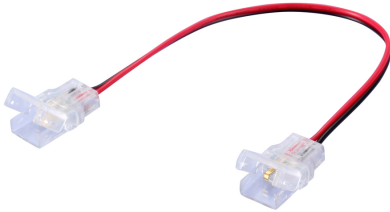

## START FLEX HO IP65 CORNER CONNECTOR X 5 0068009

### Features

- IP65 straight connector, unit of 5pcs, compatible with IP65 Start Flex High Output and IP65 High and Medium Output Flex Pro

### Product Overview

Product name	START FLEX HO IP65 CORNER CONNECTOR X 5
Technology	Accessory
E-number FI	4278004
Product EAN number	5410288680095
Warranty	5 years