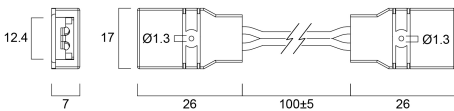

Technical drawings

Data table

GENERAL DATA

Product name	START FLEX HO IP65 CORNER CONNECTOR X 5
Technology	Accessory
E-number FI	4278004