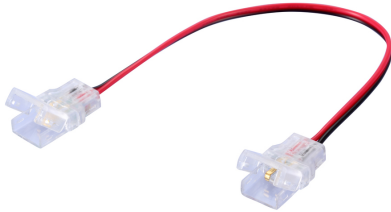

## START FLEX HO IP65 CORNER CONNECTOR X 5 0068009

### Features

- IP65 straight connector, unit of 5pcs, compatible with IP65 Start Flex High Output and IP65 High and Medium Output Flex Pro

### Product Overview

Product name	START FLEX HO IP65 CORNER CONNECTOR X 5
Technology	Accessory
E-number FI	4278004
Product EAN number	5410288680095
Warranty	5 years

#### GENERAL DATA

Product name	START FLEX HO IP65 CORNER CONNECTOR X 5
Technology	Accessory
E-number FI	4278004