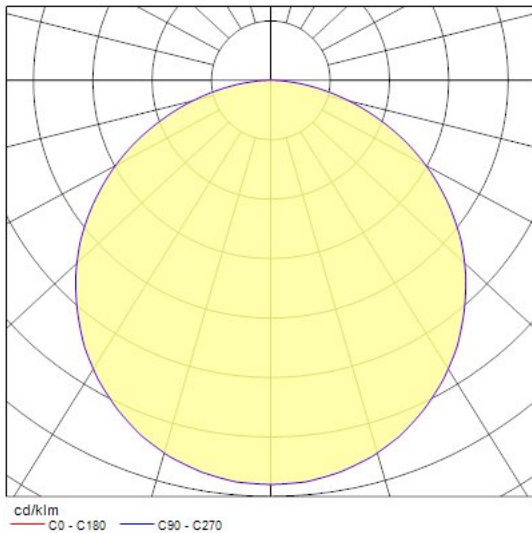

Cap/Base

N/A

Control gear type

LED driver constant current

Photometry

Technical drawings