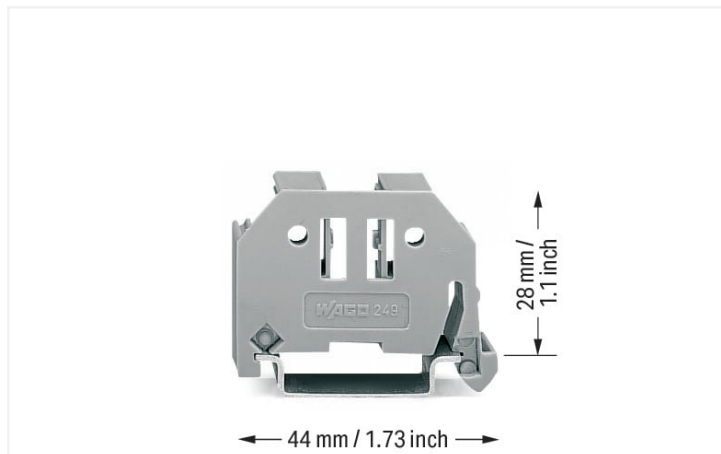

Data Sheet | Item Number: 249-117

Screwless end stop; 10 mm wide; for DIN-rail 35 x 15 and 35 x 7.5; gray

<https://www.wago.com/249-117>

Color: ■ gray

Notes

Note

Snap on – that's it!

Assembling the new WAGO screwless end stop is as simple and quick as snapping a WAGO rail-mount terminal block onto the rail.

Tool free!

A tool-free design allows rail-mount terminal blocks to be safely and economically secured against any movement on all DIN-35 rails per DIN EN 60715 (35 x 7.5 mm; 35 x 15 mm).

Entirely without screws!

The "secret" to a perfect fit lies in the two small clamping plates which keep the end stop in position, even if the rails are mounted vertically.

Simply snap on – that's it!

In addition, costs are significantly reduced when using large numbers of end stops. Additional benefit: Three marker slots for all WAGO rail-mount terminal block markers and one snap-in hole for WAGO adjustable height group marker carriers offer individual marking options.

Technical data

Mounting type DIN-35 rail

Physical data

Width	10 mm / 0.394 inches
Height	44 mm / 1.732 inches
Depth	35 mm / 1.378 inches
Depth from upper-edge of DIN-rail	28 mm / 1.102 inches

Material data