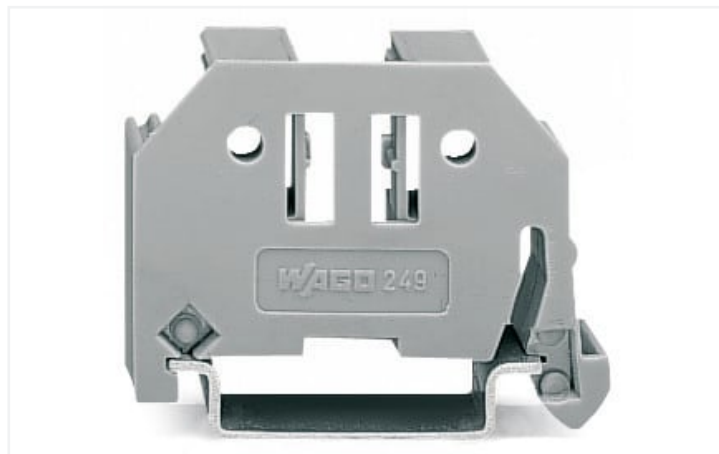

Data Sheet | Item Number: 249-117

Screwless end stop; 10 mm wide; for DIN-rail 35 x 15 and 35 x 7.5; gray

<https://www.wago.com/249-117>

Color: ■ gray

Notes

Note

Snap on – that's it!

Assembling the new WAGO screwless end stop is as simple and quick as snapping a WAGO rail-mount terminal block onto the rail.

Tool free!

A tool-free design allows rail-mount terminal blocks to be safely and economically secured against any movement on all DIN-35 rails per DIN EN 60715 (35 x 7.5 mm; 35 x 15 mm).

Entirely without screws!

The "secret" to a perfect fit lies in the two small clamping plates which keep the end stop in position, even if the rails are mounted vertically.

Simply snap on – that's it!

In addition, costs are significantly reduced when using large numbers of end stops. Additional benefit: Three marker slots for all WAGO rail-mount terminal block markers and one snap-in hole for WAGO adjustable height group marker carriers offer individual marking options.

Technical data

Mounting type DIN-35 rail

Physical data

Width	10 mm / 0.394 inches
Height	44 mm / 1.732 inches
Depth	35 mm / 1.378 inches
Depth from upper-edge of DIN-rail	28 mm / 1.102 inches

Material data