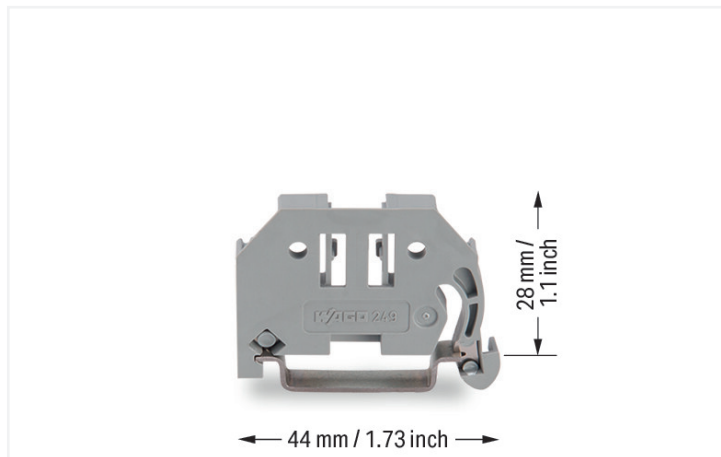

Data Sheet | Item Number: 249-116

Screwless end stop; 6 mm wide; for DIN-rail 35 x 15 and 35 x 7.5; gray

<https://www.wago.com/249-116>

Color: ■ gray

Notes

Note

Snap on – that's it!

Assembling the new WAGO screwless end stop is as simple and quick as snapping a WAGO rail-mount terminal block onto the rail.

Tool free!

A tool-free design allows rail-mount terminal blocks to be safely and economically secured against any movement on all DIN-35 rails per DIN EN 60715 (35 x 7.5 mm; 35 x 15 mm).

Entirely without screws!

The "secret" to a perfect fit lies in the two small clamping plates which keep the end stop in position, even if the rails are mounted vertically.

Simply snap on – that's it!

In addition, costs are significantly reduced when using large numbers of end stops. Additional benefit: Three marker slots for all WAGO rail-mount terminal block markers and one snap-in hole for WAGO adjustable height group marker carriers offer individual marking options.

Technical data

Mounting type DIN-35 rail

Physical data

Width	6 mm / 0.236 inches
Height	44 mm / 1.732 inches
Depth	35 mm / 1.378 inches
Depth from upper-edge of DIN-rail	28 mm / 1.102 inches

Material data