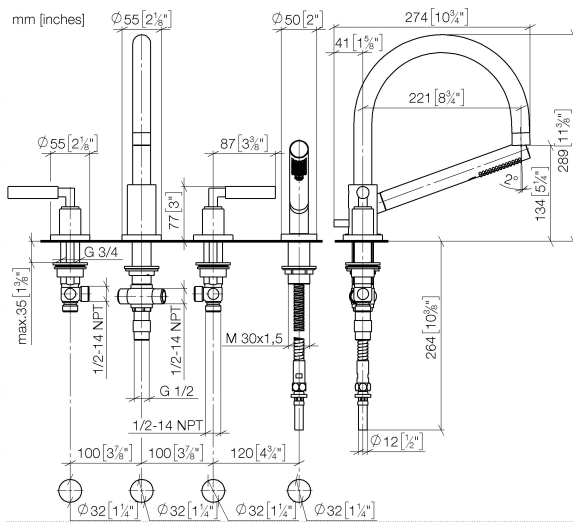

27 512 882 Product version from 4/1/2024

- spout: circular, air-enriched flow
- max. flow 23.5 l/min at 3 bar flow pressure
- Hand shower: COMPACT RAIN, max. flow rate 6.8 l/min (at 3 bar)
- complete hand shower set with anti-scale system
- 220mm projection
- with anti-scale system
- automatic bath/shower diverter
- height of mixer 290 mm
- height up to aerator 135 mm
- hole diameter valve 32 mm
- hole diameter spout 32 mm
- hole diameter for complete hand shower set 32 mm
- rosette for spout Ø 55mm
- rosette for complete hand shower set Ø 50mm
- rosette for deck valve Ø 55mm
- metal shower hose 1750mm with integrated anti-twist protection

Recommended miscellaneous

Perfecto installation kit - 12 614 970 90

Recommended miscellaneous

Decorative caps for Perfecto - Matte Black 12 801 970-33
• 1 pair

27 512 882 Product version from 4/1/2024

Flow rate chart

Codes & Standards

ASME A112.18.1 cUPC DIN 4109 EN 1717

ISO 3822 Ü-Zeichen

TARA Bath shower set for bath rim or tile edge installation - Matte Black

TARA

27 512 882 Product version from 4/1/2024

Certificates and sustainability

IAPMO_4976	LGA_18	Belgaqua_21-026-2	EPD-DOR-20230287	Belgaqua_25-341-2
			-IBA1-EN	
			Environmental.prod	
			uct-declarat	

Spare parts list

No.	Item Number	Name	Quantity used	Delivery time
3	12 502 970 90	High pressure hose 1/2" x 1/2" x 400 mm -	2.00	14
4	20 000 883-33	TARA Deck valve anti-clockwise closing - Matte Black	1.00	-
Spare part can no longer be ordered, please order the replacement item				
5	27 702 979-33	Hand shower set for bath rim or tile edge installation - Matte Black	1.00	20
1	20 000 882-33	TARA Deck valve clockwise closing - Matte Black	1.00	-
Spare part can no longer be ordered, please order the replacement item				
2	13 512 892-33	TARA Bath spout Tara. 220 mm - Matte Black	1.00	40