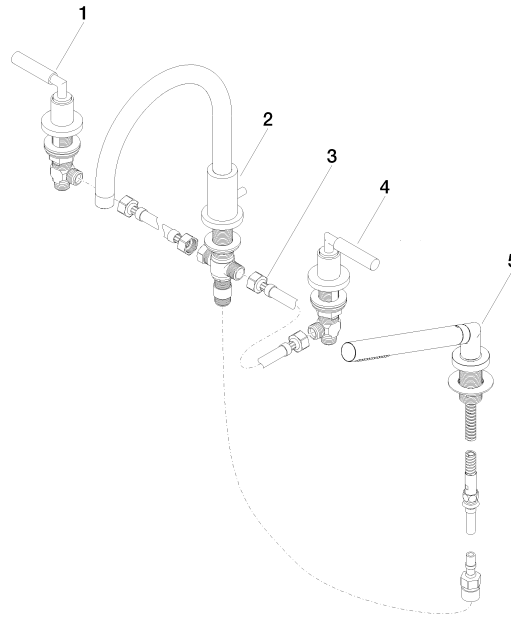

27 512 882 Product version from 4/1/2024

- spout: circular, air-enriched flow
- max. flow 23.5 l/min at 3 bar flow pressure
- Hand shower: COMPACT RAIN, max. flow rate 6.8 l/min (at 3 bar)
- complete hand shower set with anti-scale system
- 220mm projection
- with anti-scale system
- automatic bath/shower diverter
- height of mixer 290 mm
- height up to aerator 135 mm
- hole diameter valve 32 mm
- hole diameter spout 32 mm
- hole diameter for complete hand shower set 32 mm
- rosette for spout Ø 55mm
- rosette for complete hand shower set Ø 50mm
- rosette for deck valve Ø 55mm
- metal shower hose 1750mm with integrated anti-twist protection

Codes & Standards

ASME A112.18.1 cUPC DIN 4109 EN 1717

ISO 3822 Ü-Zeichen

TARA Bath shower set for bath rim or tile edge installation - Matte Black

TARA

27 512 882 Product version from 4/1/2024

Certificates and sustainability

IAPMO_4976	LGA_18	Belgaqua_21-026-2	EPD-DOR-20230287	Belgaqua_25-341-2
			-IBA1-EN	
			Environmental.prod	
			uct-declarat	

Spare parts list

No.	Item Number	Name	Quantity used	Delivery time
3	12 502 970 90	High pressure hose 1/2" x 1/2" x 400 mm -	2.00	14
4	20 000 883-33	TARA Deck valve anti-clockwise closing - Matte Black	1.00	-
Spare part can no longer be ordered, please order the replacement item				
5	27 702 979-33	Hand shower set for bath rim or tile edge installation - Matte Black	1.00	20
1	20 000 882-33	TARA Deck valve clockwise closing - Matte Black	1.00	-
Spare part can no longer be ordered, please order the replacement item				
2	13 512 892-33	TARA Bath spout Tara. 220 mm - Matte Black	1.00	40