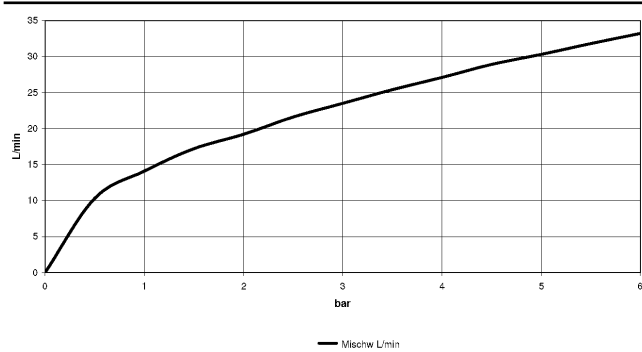

Flow rate chart

Codes & Standards

ASME A112.18.1   cUPC   DIN 4109   EN 1717

ISO 3822   Ü-Zeichen