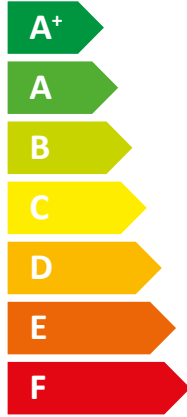

ENERG Y IJA
 енергия · ενέργεια IE IA

STIEBEL ELTRON LWZ 5 S Plus

A+

A

Two icons showing sound power levels. The top icon shows a speaker inside a house with the text "52 dB". The bottom icon shows a speaker outside a house with the text "52 dB".

A legend for power output levels, consisting of three colored squares with corresponding text: a dark blue square for "9 kW", a medium blue square for "6 kW", and a light blue square for "7 kW".

2019

811/2013