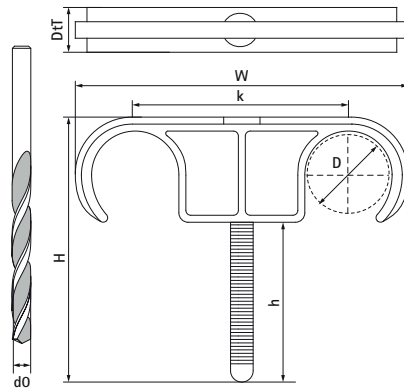

Walraven Plug Clamp Double

(01518)

for floor pipe

Features & benefits

- to fix pipe-in-pipe pipes before casting top floor layer
- material: PA (polyamide)

Product Number	Total Height	Total Width	Total Depth	Maximum Number of Tubes	Drill Hole Diameter	Height
Reference letter	<i>H</i>	<i>W</i>	<i>DtT</i>		<i>d0</i>	<i>h</i>
Unit description	<i>mm</i>	<i>mm</i>	<i>mm</i>		<i>mm</i>	<i>mm</i>
3911220	48	51	10	2	6	30
3911225	60	77	10	2	6	35