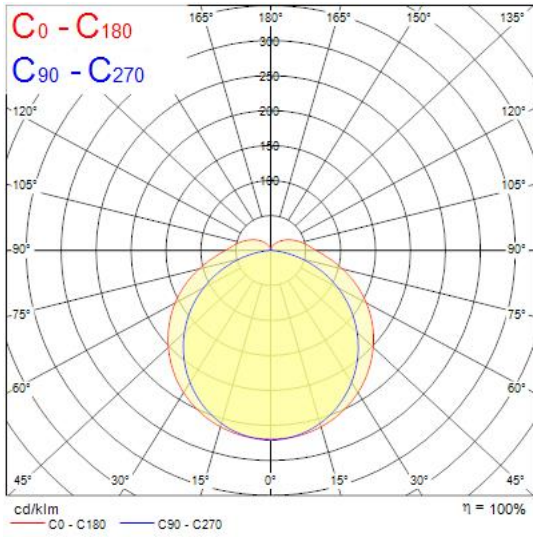

START Waterproof Slim 1500 IP66 3800/7300lm 840 0046427

LED Flickering Rate	Ultra low (5% or less)
Housing colour	RAL 7035 - Light grey
IP rating	IP66
IK rating	IK08
Product EAN number	5410288464275
Warranty	5 years
Dimming method	Other

Photometry

Technical drawings