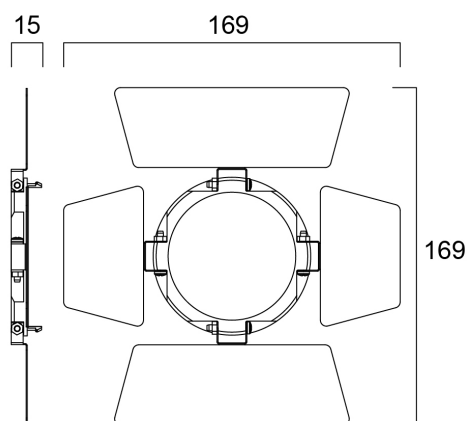

Concord

Beacon BARN DOOR 2058327

Features

- Barn door accessory, black RAL 9006, attachment to control light fall, ideal for high-end retail applications, suitable for use with Beacon, Beacon Accent, Beacon Tune II, Beacon Muse Tune II and Beacon Muse II, dimension: Ø80mm.

Product Overview

Product name	Beacon BARN DOOR
Technology	Accessory
Environment	Internal
Product EAN number	5025768583270
Warranty	5 years

Technical drawings