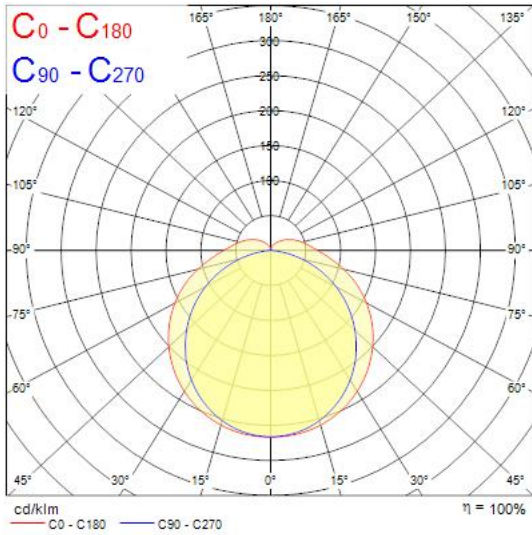

START Waterproof Slim 600 IP66 1400/2550lm 840 0046425

LED Flickering Rate	Ultra low (5% or less)
Housing colour	RAL 7035 - Light grey
IP rating	IP66
IK rating	IK08
Product EAN number	5410288464251
Warranty	5 years
Dimming method	Other

Photometry