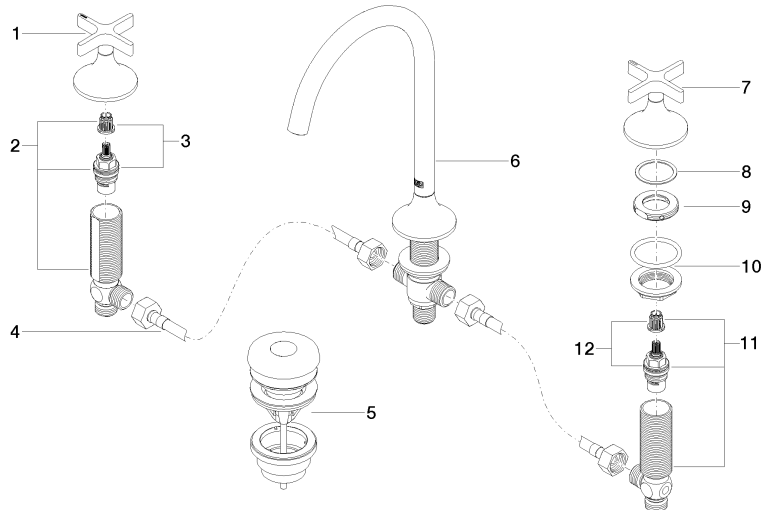

20 713 809 Product version from 3/13/2017 to 5/27/2021

Spare parts list

No.	Item Number	Name	Quantity used	Delivery time
8	09 28 10 003 90	Washer 39 x 32,5 x1 mm -	2.00	14
12	90 90 03 150 00 90	Head part anti-clockwise closing 1/2" -	1.00	14
1	90 20 80 011 00-99	Handle for side valve Hot Ø 71 x 63 mm - Brushed Dark Platinum	1.00	40
10	04 23 10 032 46 90	Mounting with seals M30 x 1,5 -	2.00	14
9	09 24 01 028 90	Ring Ø 42 x 9 mm -	2.00	14
3	90 90 03 151 00 90	Head part clockwise closing 1/2" -	1.00	14
7	90 20 80 010 00-99	Handle for bath/washstand deck mounting Cold Ø 71 x 63 mm - Brushed Dark Platinum	1.00	40
4	04 30 04 096 00 90	High pressure hose with sleeve nut 1/2" x 1/2" x 400 mm -	2.00	14
2	04 17 11 055 51 90	Deck valve clockwise closing 1/2" -	1.00	14
5	10 125 970-99	Basin Waste with push fastening 1 1/4" - Brushed Dark Platinum	1.00	14
6	13 716 809-99	VAIA Deck-mounted basin spout without pop-up waste - Brushed Dark Platinum	1.00	40
11	04 17 11 055 50 90	Deck valve anti-clockwise closing 1/2" -	1.00	14