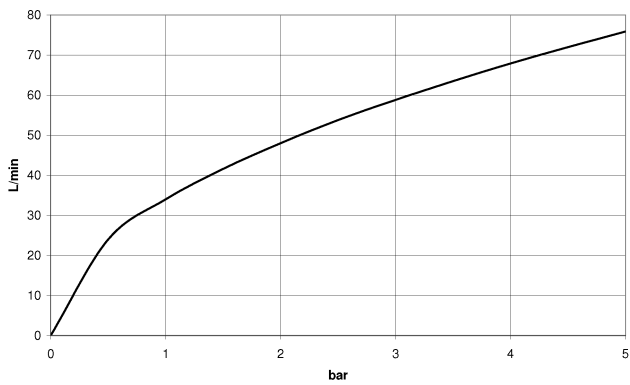

28 450 845

- 3/8" shower outlet
- rosette 60 x 78 mm
- 1/2" connection
- WRAS

Intrinsic protection against back flow.

|                                                                                   |                          |               |
|-----------------------------------------------------------------------------------|--------------------------|---------------|
|  | Light Gold (PVD)         | 28 450 845-26 |
|  | Chrome                   | 28 450 845-00 |
|  | Brushed Platinum         | 28 450 845-06 |
|  | Dark Chrome              | 28 450 845-19 |
|  | Brushed Light Gold (PVD) | 28 450 845-27 |
|  | Matte Black              | 28 450 845-33 |
|  | Brushed Bronze (PVD)     | 28 450 845-42 |
|  | Brushed Chrome           | 28 450 845-93 |
|  | Brushed Dark Platinum    | 28 450 845-99 |

**Recommended miscellaneous**

- Concealed wall elbow -** 35 085 970 90
- min. recess depth 90 mm
  - max. recess depth 163 mm

28 450 845

mm [inches]

**Flow rate chart**

**Codes & Standards**

Scottish Water  
Byelaws