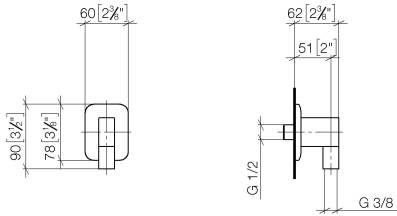

28 450 845

- 3/8" shower outlet
- rosette 60 x 78 mm
- 1/2" connection
- WRAS

Intrinsic protection against back flow.

|                                                                                   |                          |               |
|-----------------------------------------------------------------------------------|--------------------------|---------------|
|  | Light Gold (PVD)         | 28 450 845-26 |
|  | Chrome                   | 28 450 845-00 |
|  | Brushed Platinum         | 28 450 845-06 |
|  | Dark Chrome              | 28 450 845-19 |
|  | Brushed Light Gold (PVD) | 28 450 845-27 |
|  | Matte Black              | 28 450 845-33 |
|  | Brushed Bronze (PVD)     | 28 450 845-42 |
|  | Brushed Chrome           | 28 450 845-93 |
|  | Brushed Dark Platinum    | 28 450 845-99 |

**Recommended miscellaneous**

- Concealed wall elbow -** 35 085 970 90
- min. recess depth 90 mm
  - max. recess depth 163 mm

28 450 845

mm [inches]

**Flow rate chart**

**Codes & Standards**

Scottish Water  
Byelaws