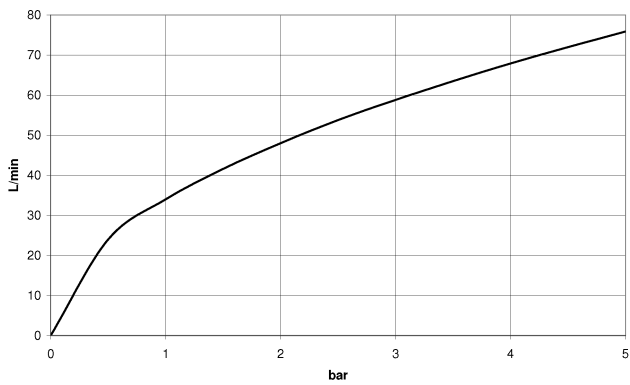

28 450 845

- 3/8" shower outlet
- rosette 60 x 78 mm
- 1/2" connection
- WRAS

Intrinsic protection against back flow.

	Brushed Bronze (PVD)	28 450 845-42
	Chrome	28 450 845-00
	Brushed Platinum	28 450 845-06
	Dark Chrome	28 450 845-19
	Light Gold (PVD)	28 450 845-26
	Brushed Light Gold (PVD)	28 450 845-27
	Matte Black	28 450 845-33
	Brushed Chrome	28 450 845-93
	Brushed Dark Platinum	28 450 845-99

Recommended miscellaneous

- Concealed wall elbow -** 35 085 970 90
- min. recess depth 90 mm
 - max. recess depth 163 mm

28 450 845

mm [inches]

Flow rate chart

Codes & Standards

ASME A112.18.1

cUPC