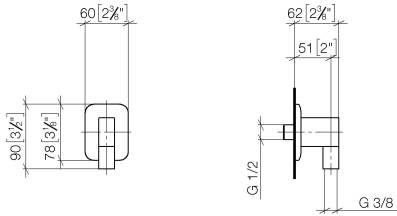

28 450 845

- 3/8" shower outlet
- rosette 60 x 78 mm
- 1/2" connection
- WRAS

Intrinsic protection against back flow.

	Brushed Bronze (PVD)	28 450 845-42
	Chrome	28 450 845-00
	Brushed Platinum	28 450 845-06
	Dark Chrome	28 450 845-19
	Light Gold (PVD)	28 450 845-26
	Brushed Light Gold (PVD)	28 450 845-27
	Matte Black	28 450 845-33
	Brushed Chrome	28 450 845-93
	Brushed Dark Platinum	28 450 845-99

Recommended miscellaneous

- Concealed wall elbow -** 35 085 970 90
- min. recess depth 90 mm
 - max. recess depth 163 mm

28 450 845

mm [inches]

Flow rate chart

Codes & Standards

ASME A112.18.1

cUPC

Scottish Water
Byelaws

UK Water Supply
Regulations

LISSÉ Wall elbow - Brushed Bronze (PVD)

LISSÉ

28 450 845

Certificates and sustainability

WRAS_2310

IAPMO_4976