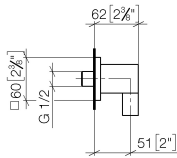

**Wall elbow - Light Gold (PVD)**

SERIES SPECIFIC

28 450 980

- 3/8" shower outlet
- rosette 60 x 60 mm
- 1/2" connection
- WRAS

Intrinsic protection against back flow.

	Light Gold (PVD)	28 450 980-26
	Chrome	28 450 980-00
	Brushed Platinum	28 450 980-06
	Platinum	28 450 980-08
	Dark Chrome	28 450 980-19
	Brushed Light Gold (PVD)	28 450 980-27
	Brushed Durabrass (23kt Gold)	28 450 980-28
	Matte Black	28 450 980-33
	Brushed Gold (PVD)	28 450 980-37
	Brushed Dark Brass (PVD)	28 450 980-39
	Brushed Bronze (PVD)	28 450 980-42
	Brushed Dark Bronze (PVD)	28 450 980-43
	Brushed Champagne (22kt Gold)	28 450 980-46
	Champagne (22kt Gold)	28 450 980-47
	Brushed Chrome	28 450 980-93
	Brushed Dark Platinum	28 450 980-99

**Recommended miscellaneous**

**Concealed wall elbow -**

35 085 970 90

- min. recess depth 90 mm
- max. recess depth 163 mm

28 450 980

mm [inches]

Flow rate chart

Codes & Standards