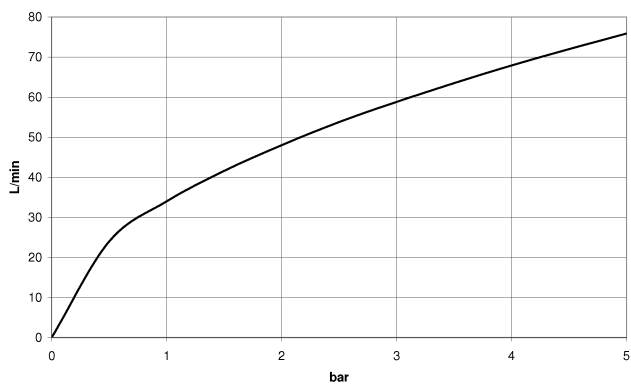

**Wall elbow - Light Gold (PVD)**

SERIES SPECIFIC

28 450 980

- 3/8" shower outlet
- rosette 60 x 60 mm
- 1/2" connection
- WRAS

Intrinsic protection against back flow.

	Light Gold (PVD)	28 450 980-26
	Chrome	28 450 980-00
	Brushed Platinum	28 450 980-06
	Platinum	28 450 980-08
	Dark Chrome	28 450 980-19
	Brushed Light Gold (PVD)	28 450 980-27
	Brushed Durabrass (23kt Gold)	28 450 980-28
	Matte Black	28 450 980-33
	Brushed Gold (PVD)	28 450 980-37
	Brushed Dark Brass (PVD)	28 450 980-39
	Brushed Bronze (PVD)	28 450 980-42
	Brushed Dark Bronze (PVD)	28 450 980-43
	Brushed Champagne (22kt Gold)	28 450 980-46
	Champagne (22kt Gold)	28 450 980-47
	Brushed Chrome	28 450 980-93
	Brushed Dark Platinum	28 450 980-99

**Recommended miscellaneous**

**Concealed wall elbow -**

35 085 970 90

- min. recess depth 90 mm
- max. recess depth 163 mm

28 450 980

mm [inches]

Flow rate chart

Codes & Standards