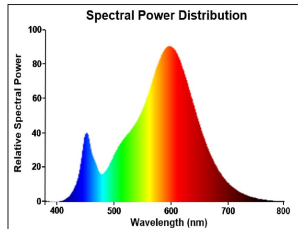

ToLEDo GLS

ToLEDo GLS V7 1055LM 827 B22 SL

0029588