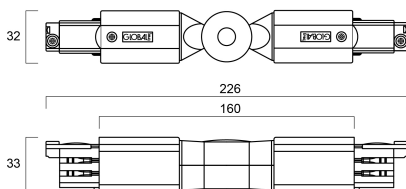

Technical drawings