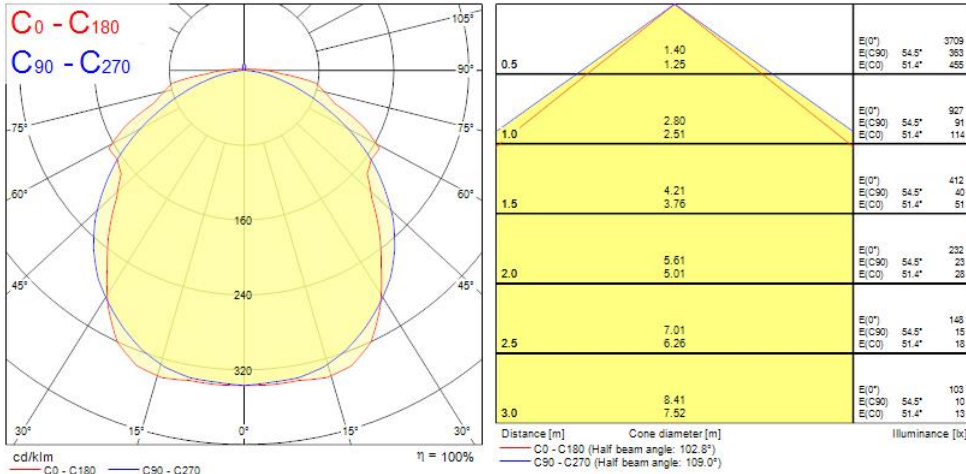

START Waterproof Single 1200 IP65 MW 2800lm 865 QC 0067981

Warranty

5 years

Photometry