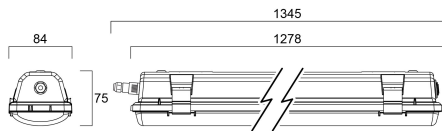

Features

- Start Waterproof, integrated LED weatherproof luminaire, with UV stabilized flat diffuser and linear prisms designed to achieve uniform lit appearance, optimise light output and to reduce glare, 301 stainless steel diffuser clips and fixing brackets for surface mounting. Polycarbonate housing, Polycarbonate diffuser, 2750 lm, 25 W, 110 lm/W, 6500 K, drive current 350 mA, MW On/Off with quick connector, CRI80, IP65, IK08, Class I, nominal average lifetime (h): 50000, 1278 mm x 84 mm x 75 mm, energy class: A++ A+ A, D-mark

START Waterproof Single 1200 IP65 MW 2800lm 865 QC 0067981

Warranty

5 years

Photometry

Technical drawings

Data table

GENERAL DATA

Product name	START Waterproof Single 1200 IP65 MW 2800lm 865 QC
Technology	LED
Housing	PC Polycarbonate
Fixture rating	Enclosed

Lifespan L90 B10	50000
------------------	-------

PHYSICAL DATA

Housing colour	Grey
IP rating	IP65
IK rating	IK08
Diffuser finish	Transparent
Diffuser material	PC Polycarbonate
Nominal Product Length (mm)	1278
Nominal Product Width (mm)	84
Weight (kg)	2.62