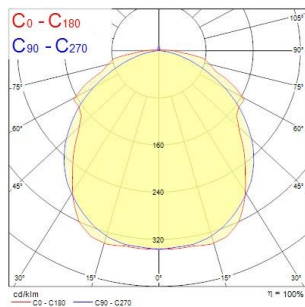

### PRODUCT OVERVIEW

Product name	START Waterproof Single 1200 IP65 MW 2800lm 865 QC
Technology	LED
Housing	PC Polycarbonate
Fixture rating	Enclosed
Warranty	5 years
Fixture luminous flux (lm)	2750
Luminaire efficacy (lm/W)	110
Colour temperature (K)	6500
Light colour	Daylight
CRI (Ra)	80
Glare control	< 26
Photobiological Risk Group	RG1
Total power consumption (W)	25
Electrical protection	Class I
Housing colour	Grey
IP rating	IP65
IK rating	IK08
Product EAN number	5410288679815

### PHOTOMETRY

Distance [m]	Core diameter [m]	E07	E10	E15	E20	E30	E40	E50	E60	E70	E80	E90	E100
0.5	1.40 1.25	2750	202	144	100	74	55	41	30	22	16	12	9
1.0	2.80 2.51	687	50	36	25	18	14	10	7	5	4	3	2
1.5	4.21 3.76	145	10	7	5	4	3	2	1.5	1.1	0.8	0.6	0.4
2.0	5.61 5.01	68	5	3.5	2.5	1.8	1.4	1	0.7	0.5	0.4	0.3	0.2
2.5	7.01 6.26	34	2.5	1.7	1.2	0.9	0.7	0.5	0.35	0.25	0.18	0.14	0.1
3.0	8.41 7.52	17	1.2	0.8	0.6	0.4	0.3	0.2	0.15	0.1	0.07	0.05	0.04

Distance [m]    Core diameter [m]    Illuminance [lx]

— C0 - C180 (Half beam angle, 102.9°)  
— C90 - C270 (Half beam angle, 109.0°)