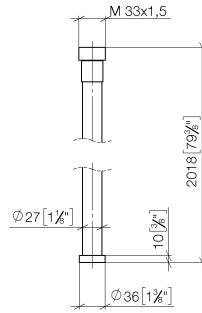

28 285 979 Product version from 3/1/2025

- hose nozzle with sleeve M33
- with holding ring

	Brushed Platinum	28 285 979-06
	Chrome	28 285 979-00
	Platinum	28 285 979-08
	Dark Chrome	28 285 979-19
	Brushed Durabronze (23kt Gold)	28 285 979-28
	Matte Black	28 285 979-33
	Brushed Dark Brass (PVD)	28 285 979-39
	Brushed Bronze (PVD)	28 285 979-42
	Brushed Dark Bronze (PVD)	28 285 979-43
	Brushed Champagne (22kt Gold)	28 285 979-46
	Champagne (22kt Gold)	28 285 979-47
	Brushed Chrome	28 285 979-93
	Brushed Dark Platinum	28 285 979-99

28 285 979 Product version from 3/1/2025

mm [inches]

Flow rate chart

28 285 979 Product version from 3/1/2025

Parts for other finishes can be found here: [Chrome](#)

Spare parts list

No.	Item Number	Name	Quantity used	Delivery time
2	09 28 10 116-12	Ring for Kneipp spray set - white	1.00	40
1	09 14 20 003 90	Washer Vf 3110 31,0 x 26,0 x 2,0 mm -	1.00	14