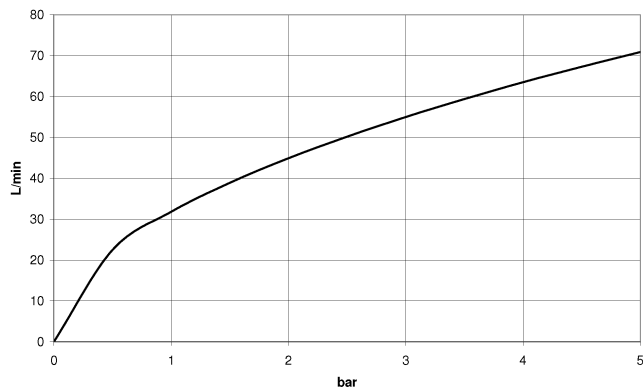

28 285 979 Product version from 3/1/2025

- hose nozzle with sleeve M33
- with holding ring

	Brushed Platinum	28 285 979-06
	Chrome	28 285 979-00
	Platinum	28 285 979-08
	Dark Chrome	28 285 979-19
	Brushed Durabronze (23kt Gold)	28 285 979-28
	Matte Black	28 285 979-33
	Brushed Dark Brass (PVD)	28 285 979-39
	Brushed Bronze (PVD)	28 285 979-42
	Brushed Dark Bronze (PVD)	28 285 979-43
	Brushed Champagne (22kt Gold)	28 285 979-46
	Champagne (22kt Gold)	28 285 979-47
	Brushed Chrome	28 285 979-93
	Brushed Dark Platinum	28 285 979-99

28 285 979 Product version from 3/1/2025

mm [inches]

Flow rate chart

28 285 979 Product version from 3/1/2025

Parts for other finishes can be found here: [Chrome](#)

Spare parts list

No.	Item Number	Name	Quantity used	Delivery time
2	09 28 10 116-12	Ring for Kneipp spray set - white	1.00	40
1	09 14 20 003 90	Washer Vf 3110 31,0 x 26,0 x 2,0 mm -	1.00	14