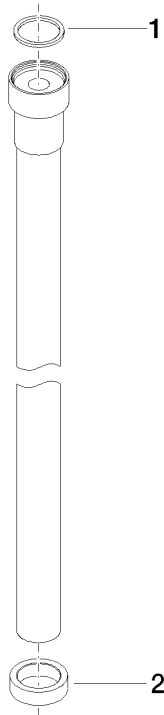

28 285 979 Product version from 3/1/2025

- hose nozzle with sleeve M33
- with holding ring

	Brushed Platinum	28 285 979-06
	Chrome	28 285 979-00
	Platinum	28 285 979-08
	Dark Chrome	28 285 979-19
	Brushed Durabronze (23kt Gold)	28 285 979-28
	Matte Black	28 285 979-33
	Brushed Dark Brass (PVD)	28 285 979-39
	Brushed Bronze (PVD)	28 285 979-42
	Brushed Dark Bronze (PVD)	28 285 979-43
	Brushed Champagne (22kt Gold)	28 285 979-46
	Champagne (22kt Gold)	28 285 979-47
	Brushed Chrome	28 285 979-93
	Brushed Dark Platinum	28 285 979-99

28 285 979 Product version from 3/1/2025

mm [inches]

Flow rate chart

28 285 979 Product version from 3/1/2025

Parts for other finishes can be found here: [Chrome](#)

Spare parts list

No.	Item Number	Name	Quantity used	Delivery time
2	09 28 10 116-12	Ring for Kneipp spray set - white	1.00	40
1	09 14 20 003 90	Washer Vf 3110 31,0 x 26,0 x 2,0 mm -	1.00	14