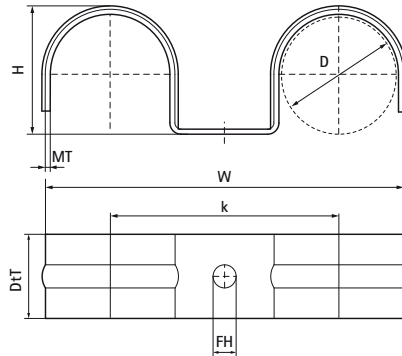

Walraven Floor Clamp Double

(01507)

for floor pipe

Features & benefits

- one-part saddle
- to fix pipe-in-pipe pipes before casting top floor layer
- increased strength due to profiled shape
- material: steel
- zinc plated

Product Number	Total Height	Total Width	Total Depth	Maximum Number of Tubes
<i>Reference letter</i>	<i>H</i>	<i>W</i>	<i>DtT</i>	
<i>Unit description</i>	<i>mm</i>	<i>mm</i>	<i>mm</i>	
3913216	17	61	20	2
3913220	21	69	20	2
3913225	26	79	20	2
3913228	29	85	20	2