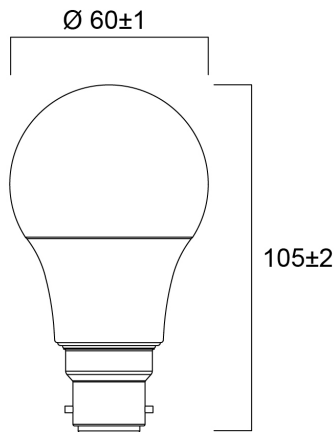

Technical Assets

Dimensions (mm)

Photometrics

ToLEDo GLS V7 1055LM 827 B22 SL

Item No: 0029588

SYLVANIA

General data

Product name	ToLEDo GLS V7 1055LM 827 B22 SL
Technology	LED
Watt (Rated) (W)	9.5
Cap/Base	B22
Fixture rating	Open
General application	Hospitality, Residential & Consumer
Operating temperature range (°C)	-20°C...+40°C
Performance ambient temperature Tq (°C)	25
ETIM Class	EC001959
Warranty	3 years

Item No: 0029588

Packaging

Product EAN number	5410288295886
Packaging single length / height (cm)	6.0
Packaging single width (cm)	6.0
Packaging single depth (cm)	11.2
DUN14 (inner)	15410288295883
Units per outer package	6
Packaging outer length / height (cm)	18.8
Packaging outer width (cm)	12.7
Packaging outer depth (cm)	12.0