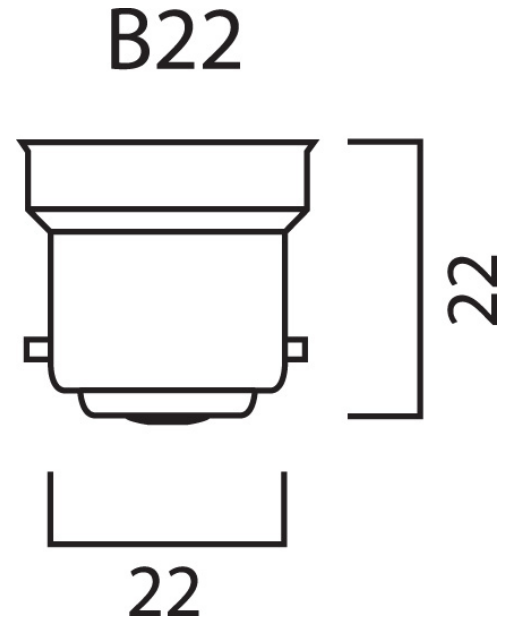

ToLEDo GLS V7 806LM 827 B22 SL
0029579

Useful luminous flux (#use)

806

Technical drawings

Data table

GENERAL DATA

Product name	ToLEDo GLS V7 806LM 827 B22 SL
Technology	LED
Watt (Rated) (W)	8
Cap/Base	B22
Fixture rating	Open
General application	Hospitality, Residential & Consumer
Operating temperature range (°C)	-20°C...+40°C
Performance ambient temperature Tq (°C)	25
ETIM Class	EC001959
Warranty	3 years