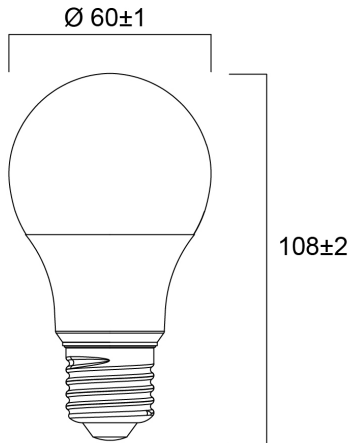

ToLEDo GLS V7 806LM 827 B22 SL
0029579

Useful luminous flux (#use)

806

Technical drawings

Data table

GENERAL DATA

Product name	ToLEDo GLS V7 806LM 827 B22 SL
Technology	LED
Watt (Rated) (W)	8
Cap/Base	B22
Fixture rating	Open
General application	Hospitality, Residential & Consumer
Operating temperature range (°C)	-20°C...+40°C
Performance ambient temperature Tq (°C)	25
ETIM Class	EC001959
Warranty	3 years