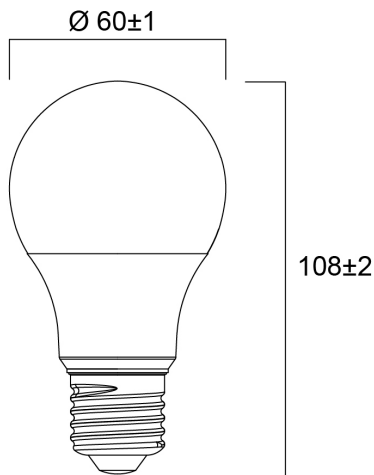

# ToLEDo GLS V7 806LM 827 B22 SL

Item No: 0029579

**SYLVANIA**

Compact and elegant design Suitable replacement for halogen, incandescent and compact fluorescent lamps Instant light at the flick of a switch Uniform light distribution Good colour rendering (CRI 80) Perfect for hotels, restaurants, lobbies, corridors, stairwells, reception areas Lower maintenance costs 15,000 hours average rated life

### Dimensions (mm)

## Physical data

Nominal Product Length (mm)	105
Nominal Product Diameter (mm)	60
Weight (kg)	0.03

## Packaging

Product EAN number	5410288295794
Packaging single length / height (cm)	6.0
Packaging single width (cm)	6.0
Packaging single depth (cm)	11.2
DUN14 (inner)	15410288295791
Units per outer package	6
Packaging outer length / height (cm)	18.8
Packaging outer width (cm)	12.7
Packaging outer depth (cm)	12.0