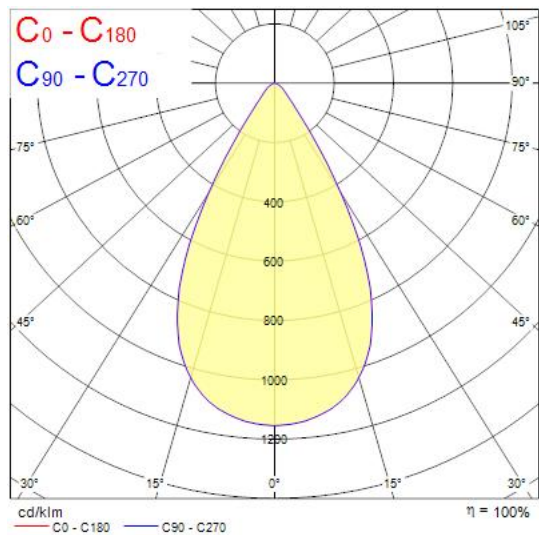

Concord

Raiden IP66 21KLM 840 Symmetric Wide DALI
2824096

Photometry