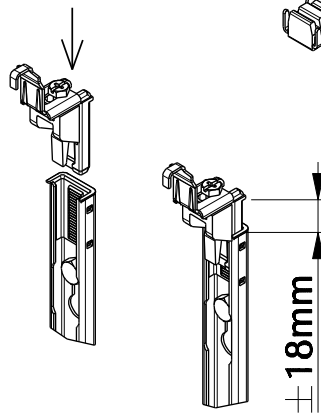

TOOLS

FOR ALL TYPES 20/21/22/33

ONLY FOR  
VDI SECURITY PACK

NOT DONE

L+R  
backside

see also page 3

MAX.LOAD  
120KG

MAX.LOAD  
120KG

DISASSEMBLY CONSOLE HEAD