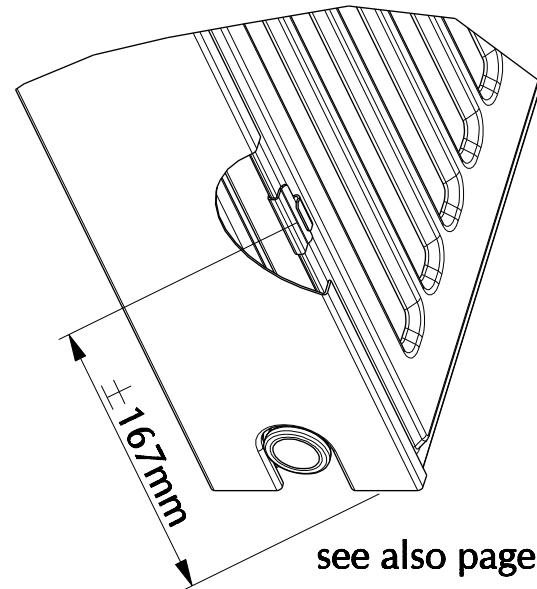

TOOLS

FOR ALL TYPES 20/21/22/33

ONLY FOR  
VDI SECURITY PACK

NOT DONE

L+R  
backside

see also page 3

MAX.LOAD  
120KG

MAX.LOAD  
120KG