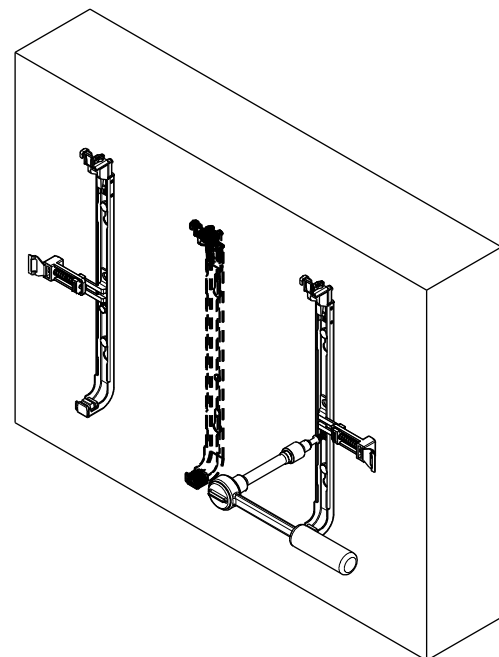

TOOLS

FOR ALL TYPES 20/21/22/33

ONLY FOR  
VDI SECURITY PACK

NOT DONE

L+R  
backside

see also page 3

MAX.LOAD  
120KG

MAX.LOAD  
120KG

DISASSEMBLY CONSOLE HEAD