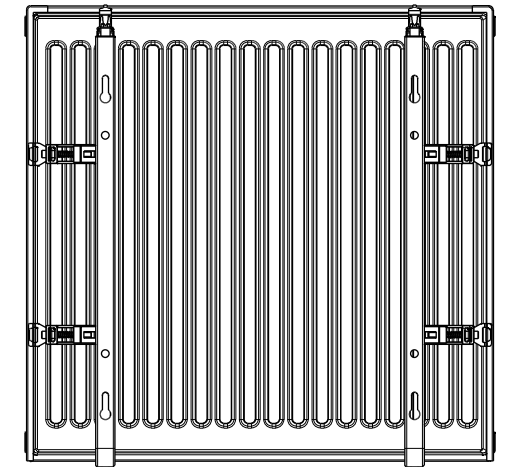

NOT DONE

L+R
backside

see also page 3

MAX.LOAD
120KG

MAX.LOAD
120KG

DISASSEMBLY CONSOLE HEAD