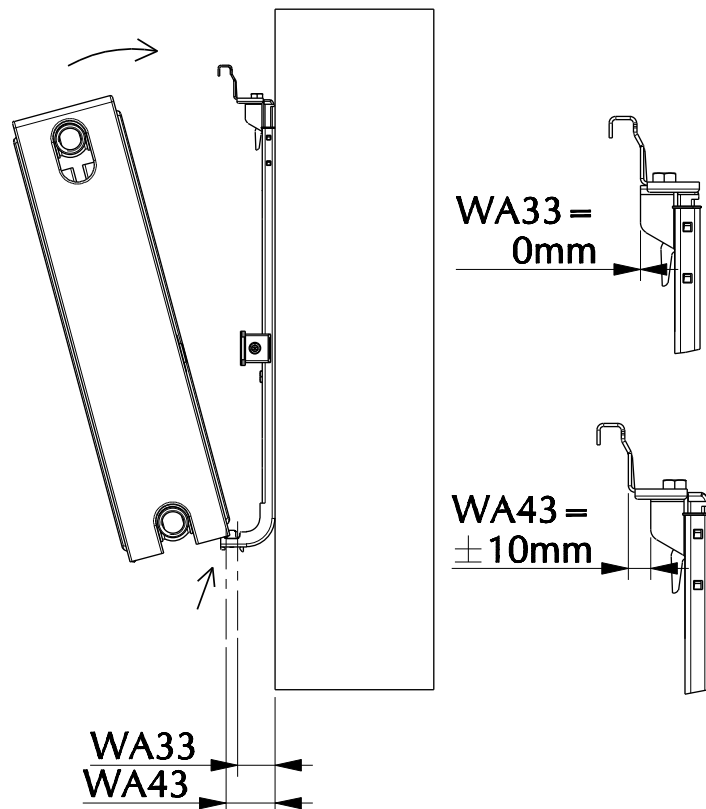

TOOLS

FOR ALL TYPES 20/21/22/33

ONLY FOR  
VDI SECURITY PACK

NOT DONE

L+R  
backside

see also page 3

MAX.LOAD  
120KG

MAX.LOAD  
120KG

DISASSEMBLY CONSOLE HEAD