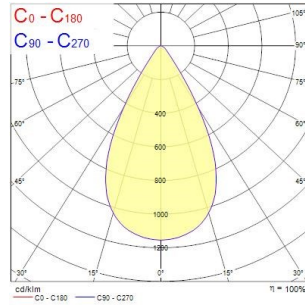

Raiden 21KLM

Raiden IP66 21KLM 840 Symmetric Wide DALI
2824096

Product features

- Outdoor and indoor floodlight range with in house design, comes complete with 1m flying lead and adjustable bracket, aluminium housing, RAL 9022 - Pearl light grey, clear glass diffuser, IP66, IK08, Class I, 4000K, DALI dimmable, 21700lm, 157W, 138lm/W, CRI80, Symmetric Wide beam angle 60°, 100000 hrs L90B50 lifespan, 511x319x76mm (LxWxH) dimensions, 6.8kg weight. Ball-impact-resistance according to DIN57710-13 VDE 0710 13/5.81, DIN 18032-3 only with the separate wire guard accessory fitted.

PRODUCT OVERVIEW

Product name	Raiden IP66 21KLM 840 Symmetric Wide DALI
Technology	LED
Cap/Base	N/A
Housing	Aluminium
General application	Logistics & Industry
ETIM Class	EC001744
Warranty	5 years
Fixture luminous flux (lm)	21700
Luminaire efficacy (lm/W)	138
Colour temperature (K)	4000
Light colour	Neutral White
CRI (Ra)	80
Colour Variation Initial (SDCM)	SDCM3
Beam Angle (°)	60
Photobiological Risk Group	RG1
Total power consumption (W)	157
Electrical protection	Class I
Dimmable	Yes
Dimming method	DALI-2
Housing colour	RAL 9022 - Pearl light grey
IP rating	IP66
IK rating	IK08
Product EAN number	5025768240968

PHOTOMETRY

Raiden 21KLM

Raiden IP66 21KLM 840 Symmetric Wide DALI
2824096

TECHNICAL DRAWINGS