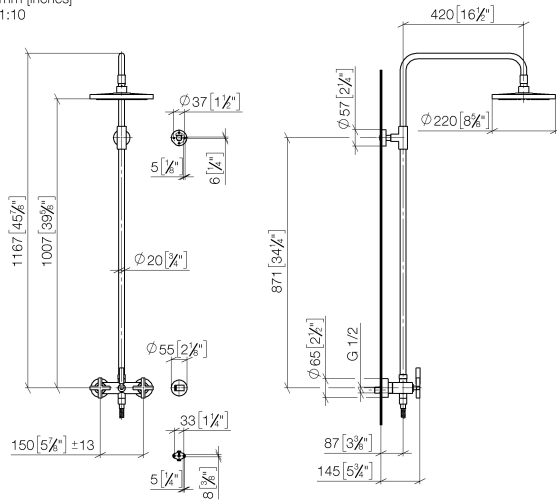

26 633 892 Product version from 4/1/2024

mm [inches]
1:10

Flow rate chart