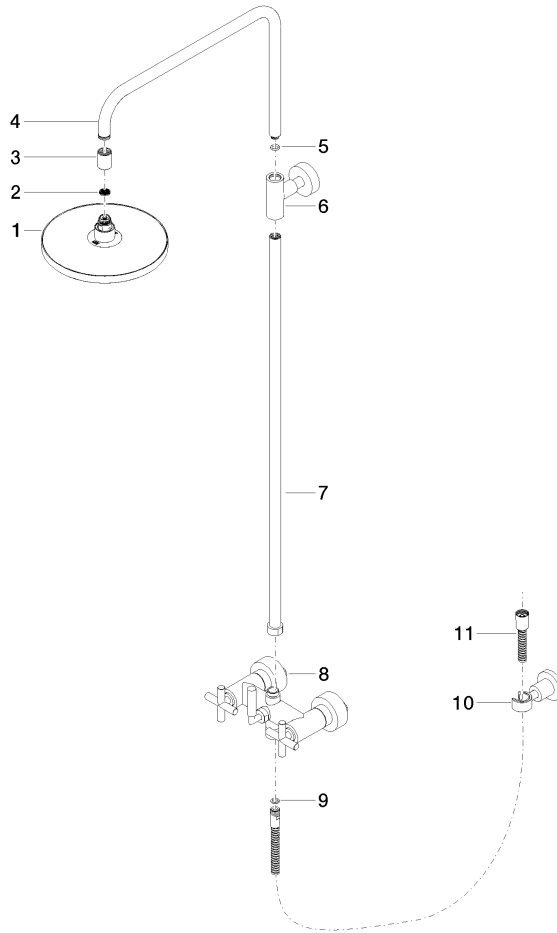

Rain shower:

- rain shower Ø 220 mm
- Rain shower material: metal
- Rain shower: PURE RAIN, max. flow rate 7 l/min (at 3 bar)
- Function from: 4 l/min
- rain shower with anti-scale system

Control element:

- rotary diverter for fixed-riser shower/hand shower
- slide-on rosettes Ø 57 mm
- 1500 mm metal shower hose

Technical data:

- shower with fixed riser projection 420mm
- height of fittings up to rain shower (bottom edge) 1007mm
- height of fittings up to top edge of elbow 1167mm
- rosette for wall mounting Ø 57mm
- rosette for shower holder Ø 55mm
- rosette for shower mixer Ø 65mm
- Pipe diameter 20 mm
- gauge 150 mm - 13 mm

ISO 3822

Scottish Water
Byelaws

UK Water Supply
Regulations

Ü-Zeichen

TARA Showerpipe without hand shower FlowReduce 220 mm - Matte Black

TARA

26 633 892 Product version from 4/1/2024

Certificates and sustainability

Spare parts list

No.	Item Number	Name	Quantity used	Delivery time
7	90 28 22 096 00-33	Pipe 830 mm - Matte Black	1.00	40
3	09 24 03 177 20-33	Connection Adapter for rain shower Ø 25 x 30 mm - Matte Black	1.00	40
6	90 17 11 037 00-33	Mounting for spray deck mounting T-piece - Matte Black	1.00	-
Spare part can no longer be ordered, please order the replacement item				
9	90 14 20 026 00 90	Washer 14 x 8 x 2 mm Centellen WS 3820 -	1.00	14
1	90 12 05 092 20-33	Rainshower round Ø 220 mm - Matte Black	1.00	40
10	28 050 892-33	TARA Wall bracket - Matte Black	1.00	20
5	90 14 10 011 00 90	O-Ring EPDM 70 11,0 x 2,5 mm -	1.00	14
11	28 304 970-33	Metal shower hose 1/2" x 3/8" x 1500 mm - Matte Black	1.00	40
4	04 28 22 101 20-33	Spout 447,5 x 30 x 297 mm - Matte Black	1.00	40
2	09 23 01 039 90	Sieve seal Ø 19 x 5,5 mm -	1.00	14
8	04 17 10 020 01-33	Connection for bath wall-mounting 200 x 215 x 140 mm - Matte Black	1.00	40