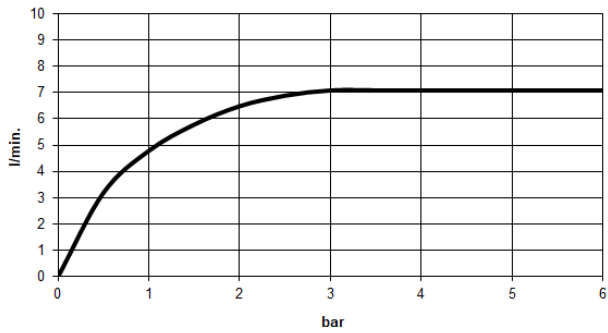

Codes & Standards

DIN 4109

EN 1717

ISO 3822

Scottish Water
Byelaws

UK Water Supply
Regulations

Ü-Zeichen