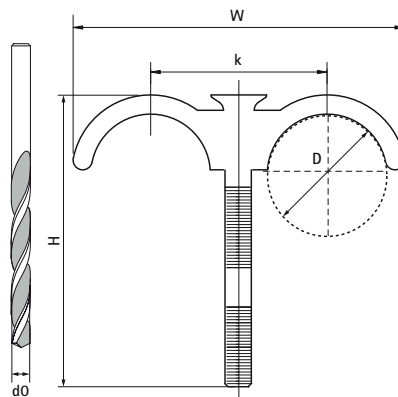

Walraven Plug Clamp Double

(01516)

for floor pipe

Features & benefits

- to fix pipe-in-pipe pipes before casting top floor layer
- material: PA (polyamide), green

Product Number	Total Height	Total Width	Total Depth	Maximum Number of Tubes	Drill Hole Diameter
<i>Reference letter</i>	<i>H</i>	<i>W</i>	<i>DtT</i>		<i>d0</i>
<i>Unit description</i>	<i>mm</i>	<i>mm</i>	<i>mm</i>		<i>mm</i>
0852250	8	75	80	2	8
0852280	8	115	80	2	8