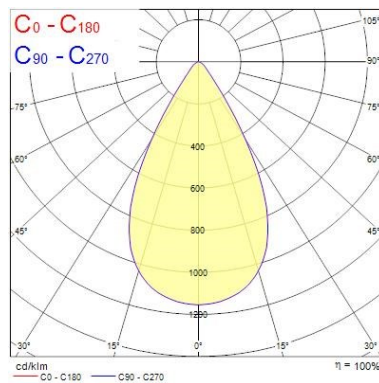

Raiden 21KLM

Raiden IP66 21KLM 840 Symmetric Wide DALI
2824096

Physical data

Housing colour	RAL 9022 - Pearl light grey
IP rating	IP66
IK rating	IK08
Nominal Product Length (mm)	511
Nominal Product Width (mm)	319
Nominal Product Height (mm)	76
Weight (kg)	6.8

Packaging

Single packaging type	Carton
Product EAN number	5025768240968
Packaging single length / height (cm)	56.0
Packaging single width (cm)	41.5
Packaging single depth (cm)	14.0
DUN14 (outer)	05025768240968
Units per outer package	1
Packaging outer length / height (cm)	56.0
Packaging outer width (cm)	41.5
Packaging outer depth (cm)	14.0

Safety data

Optimal operating condition (°C)	-40-50

PHOTOMETRY

TECHNICAL DRAWINGS