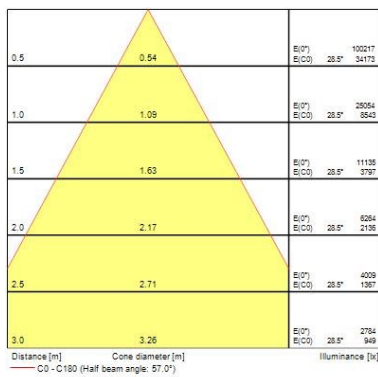

Raiden 21KLM

Raiden IP66 21KLM 840 Symmetric Wide DALI
2824096

Physical data

Housing colour	RAL 9022 - Pearl light grey
IP rating	IP66
IK rating	IK08
Nominal Product Length (mm)	511
Nominal Product Width (mm)	319
Nominal Product Height (mm)	76
Weight (kg)	6.8

Packaging

Single packaging type	Carton
Product EAN number	5025768240968
Packaging single length / height (cm)	56.0
Packaging single width (cm)	41.5
Packaging single depth (cm)	14.0
DUN14 (outer)	05025768240968
Units per outer package	1
Packaging outer length / height (cm)	56.0
Packaging outer width (cm)	41.5
Packaging outer depth (cm)	14.0

Safety data

Optimal operating condition (°C)	-40-50

PHOTOMETRY

TECHNICAL DRAWINGS