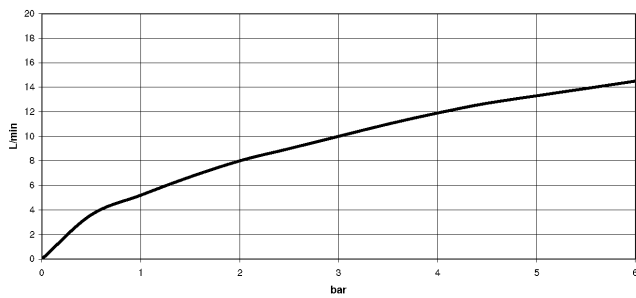

33 870 875 Product version up to 10/30/2024

- 240mm projection
- pivotable spout 360°
- Optional swivel limiter available with swivel limiter set 12 823 970 90
- laminar and spray flow
- height of mixer 500 mm
- height up to laminar flow regulator 240 mm
- hole diameter 35 mm
- 1800 mm metal shower hose
- sprayface with anti-scaling system
- max. flow 10.4 l/min at 3 bar flow pressure
- lead-free
- Flow modes can be changed while the water is running
- This product can help a building meet the requirements of Green Building Rating Systems, e.g. LEED®, BREEAM®, DGNB

### Flow rate chart