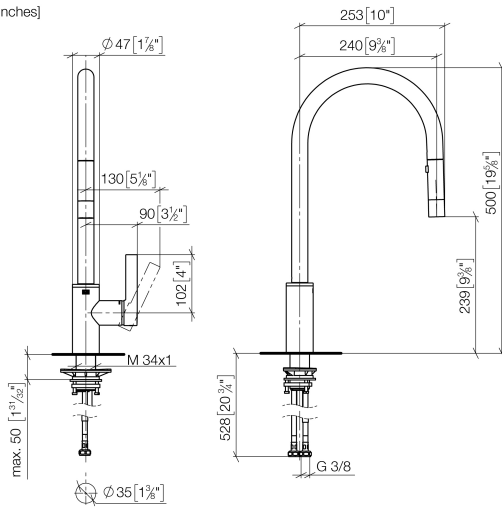

33 870 875 Product version up to 10/30/2024

mm [inches]