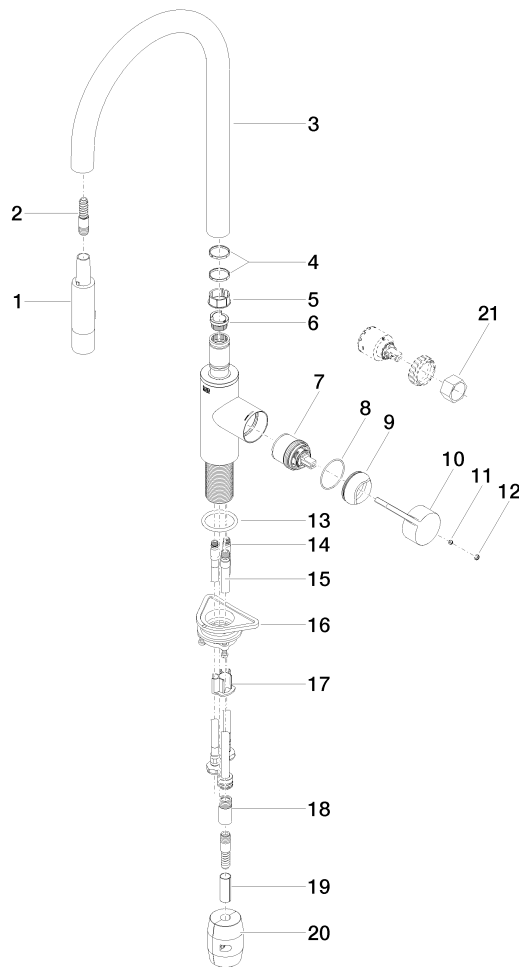

33 870 875 Product version up to 10/30/2024

**Spare parts list**

No.	Item Number	Name	Quantity used	Delivery time
	2 04 30 02 120 00-85	Tube M12x1 x M12x1 x 1800 mm - Stainless Steel	1.00	20
	13 09 14 10 036 90	O-Ring 36,0 x 4,0 mm -	1.00	14
	17 09 20 93 056 90	Hose guide 30 x 22,2 x 25 mm -	1.00	14
	19 09 30 03 038 90	Tube slotted Ø 12 x 0,8 x 35 mm -	1.00	14
	9 09 28 30 030-08	Cover Ø 42 x 17 mm - Platinum	1.00	54
	8 09 14 10 190 90	O-Ring EPDM 70 38,0 x 1,5 mm -	1.00	14
	15 04 28 20 067 00 90	Pipe -	1.00	14
	3 90 28 22 304 00-08	Spout 376 x 265 x 28 mm - Platinum	1.00	54
	20 04 21 50 010 00 90	Weight for kitchen spray hoses 220g -	1.00	14
	12 90 31 20 087 00-08	Plug with O-ring Ø 7 x 2,1 mm - Platinum	1.00	54
	4 09 28 10 160 90	Ring 25,63 x 2,8 x 25,95 mm -	2.00	14
	5 09 18 40 186 90	Sleeve 27,9 x 11,9 x 27,9 mm -	1.00	14
	10 09 20 87 020-08	Handle Lever 124 x 23 x 44,5 mm - Platinum	1.00	54
	14 04 30 04 101 00 90	High pressure hose M8x1 x 3/8" x 600 mm -	2.00	14
	6 09 30 11 203 90	Limiting ring Ø 22,7 x 16,5 mm -	1.00	14
	21 90 30 09 031 00 90	Spanner Cartridge screw connection -	1.00	14
	1 90 12 11 148 00-08	Rinsing spray - Platinum	1.00	-
Spare part can no longer be ordered, please order the replacement item				
	18 90 24 03 253 00 90	Adapter Ø 16 x 35 mm -	1.00	14
	11 90 31 11 063 00 90	Mounting Threaded pin with hexagon socket with cup point M5 x 4 mm -	1.00	14
	16 04 30 11 040 00 90	Mounting for sink unit deck mounting with spacer M34 x 1 -	1.00	14
	7 90 15 05 046 05 90	Single-lever mixer cartridge insert 45° with fastening nut and adapter key , torque wrench Ø 35 mm x 58,6 mm -	1.00	14