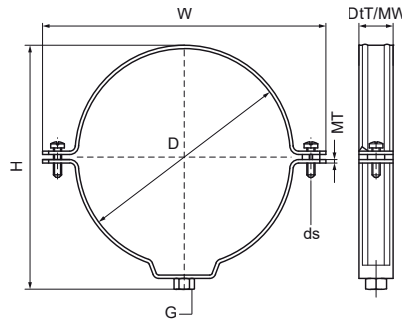

### Features & benefits

- two-screw clamp
- with quick locking system
- with removable spacer washers, making the clamp suitable for either sliding or anchoring
- inside profile to protect pipes from damage
- material: stainless steel 1.4404 (AISI 316L)

## EPD

Product Number	Outside Pipe Diameter	DN	Connection Thread	Total Height	Total Width	Total Depth	Material Width	Material Thickness	Screw Size	Maximum Allowed Load Faz	Approvals
Reference Letter	D	D	G	H	W	DtT	MW	MT	ds	Fa,z	
Unit description	mm			mm	mm	mm	mm	mm		N	
4157040	40	DN 32	M8	61	85	20	20	1.50	M6	1,310	EPD
4157050	50	DN 40	M8	63	96	20	20	1.50	M6	1,310	EPD
4157075	75	DN 70	M8	94	114	20	20	1.50	M6	1,310	EPD
4157080	80	-	M8	101	119	20	20	1.50	M6	1,310	EPD
4157090	90	DN 80	M8	109	129	20	20	1.50	M6	1,310	EPD
4157100	100	-	M8	119	139	20	20	1.50	M6	1,310	EPD
4157110	110	DN 100	M8	129	149	20	20	1.50	M6	1,310	EPD
4157125	125	DN 125	M8	145	164	20	20	1.50	M6	1,310	EPD
4157160	160	DN 150	M8	180	208	20	20	1.50	M6	1,310	EPD