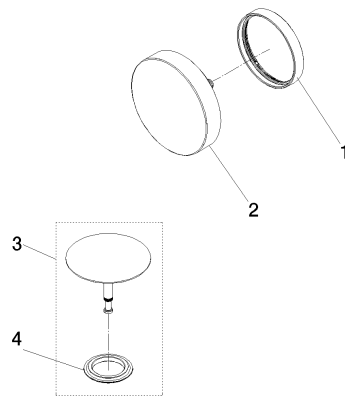

36 243 970 Product version from 3/13/2017

- drain Ø 52mm
- Also suitable for king-size baths.**

Also suitable for king-size baths.

	Brushed Durabronz (23kt Gold)	36 243 970-28
	Chrome	36 243 970-00
	Brushed Platinum	36 243 970-06
	Platinum	36 243 970-08
	Durabronz (23kt Gold)	36 243 970-09
	Dark Chrome	36 243 970-19
	Light Gold (PVD)	36 243 970-26
	Brushed Light Gold (PVD)	36 243 970-27
	Matte Black	36 243 970-33
	Brushed Gold (PVD)	36 243 970-37
	Brushed Dark Brass (PVD)	36 243 970-39
	Brushed Bronze (PVD)	36 243 970-42
	Brushed Dark Bronze (PVD)	36 243 970-43
	Brushed Champagne (22kt Gold)	36 243 970-46
	Champagne (22kt Gold)	36 243 970-47
	Brushed Chrome	36 243 970-93
	Brushed Dark Platinum	36 243 970-99

Required miscellaneous

- Pop-up waste and overflow -** 35 227 970 90
- bowden cable length 725 mm

36 243 970 Product version from 3/13/2017

mm [inches]

Spare parts list

No.	Item Number	Name	Quantity used	Delivery time
2	90 20 97 061 00-28	rotary handle Ø 93 x 52 mm - Brushed Durabron (23kt Gold)	1.00	40
1	09 11 01 123-28	Cover Ø 72 x 11 mm - Brushed Durabron (23kt Gold)	1.00	40
3	04 31 20 031 48-28	Plug for pop-up waste and overflow set 100 x 70 x 68 mm - Brushed Durabron (23kt Gold)	1.00	-
Spare part can no longer be ordered, please order the replacement item				
4	09 14 03 019 90	Washer -	1.00	14