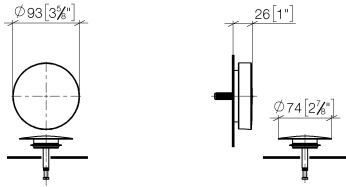

36 243 970 Product version from 3/13/2017

- drain Ø 52mm
- Also suitable for king-size baths.**

Also suitable for king-size baths.

	Brushed Durabronz (23kt Gold)	36 243 970-28
	Chrome	36 243 970-00
	Brushed Platinum	36 243 970-06
	Platinum	36 243 970-08
	Durabronz (23kt Gold)	36 243 970-09
	Dark Chrome	36 243 970-19
	Light Gold (PVD)	36 243 970-26
	Brushed Light Gold (PVD)	36 243 970-27
	Matte Black	36 243 970-33
	Brushed Gold (PVD)	36 243 970-37
	Brushed Dark Brass (PVD)	36 243 970-39
	Brushed Bronze (PVD)	36 243 970-42
	Brushed Dark Bronze (PVD)	36 243 970-43
	Brushed Champagne (22kt Gold)	36 243 970-46
	Champagne (22kt Gold)	36 243 970-47
	Brushed Chrome	36 243 970-93
	Brushed Dark Platinum	36 243 970-99

Required miscellaneous

- Pop-up waste and overflow -** 35 227 970 90
- bowden cable length 725 mm

36 243 970 Product version from 3/13/2017

mm [inches]

Spare parts list

No.	Item Number	Name	Quantity used	Delivery time
2	90 20 97 061 00-28	rotary handle Ø 93 x 52 mm - Brushed Durabron (23kt Gold)	1.00	40
1	09 11 01 123-28	Cover Ø 72 x 11 mm - Brushed Durabron (23kt Gold)	1.00	40
3	04 31 20 031 48-28	Plug for pop-up waste and overflow set 100 x 70 x 68 mm - Brushed Durabron (23kt Gold)	1.00	-
Spare part can no longer be ordered, please order the replacement item				
4	09 14 03 019 90	Washer -	1.00	14