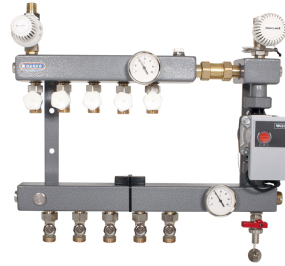

UFH-0405SSTN04-PN6: 4-groups steel collect. with pump, district heating nuon PN6

Commercial information

- Steel distributor for residential construction where the energy supplier is Nuon or Eneco
- This distributor is suitable for both main and auxiliary heating at various HR boilers (according to GIW/ISSO 2007 regulations)
- Supply and return of the groups are on top of each other for a good and smooth connection
- Outputs are connected euro cone 3/4"

Technical characteristics

Connection type primary side	2-pipe	Outer pipe diameter primary connection	32 Millimetre
Suitable for cooling	✓	Medium temperature (continuous)	10 60 Degrees celsius
Material	Steel	Max. operating pressure	6 Bar
Position primary connection	Top	Max. number of expansion groups	0
Primary connection	Internal thread cylindrical BSPP-G (ISO 228-1)	Supply voltage	230 Volt
Nominal diameter primary connection	1/2 inch (15)	Number of groups secondary	4
With valves on primary connection	✓	Outer pipe diameter secondary	12 20 Millimetre
With mixing valve	✓	Flow-through capacity	0 4.5 Litre per hour
Expandable	✗	Min. pressure difference secondary flow/return	0 Kilo Pascal
Multi-zone manifold	✗	Width	490 Millimetre
With temperature limit	✓	Height	440 Millimetre
With non-return valve	✓	Depth	190 Millimetre
With circulation pump	✓		
Type of pump (system pump)	AC		
Article compression class	PN 6		
With controller	✓		
Hydraulic balance control	Static		
Volume flow measurement	None		
With thermometer	✓		
Temperature measurement supply	Analogue		
Temperature measurement return	Analogue		
With de-aeration	✓		
With pressure gauge	✗		
Secondary connection	Euroconus standardless		
Nominal diameter secondary connection	3/4 inch (20)		
Closable groups	✓		
With flow-through indicator	✗		
With thermal actuator	✗		
With wall-mounting bracket	✓		
With casing	✗		