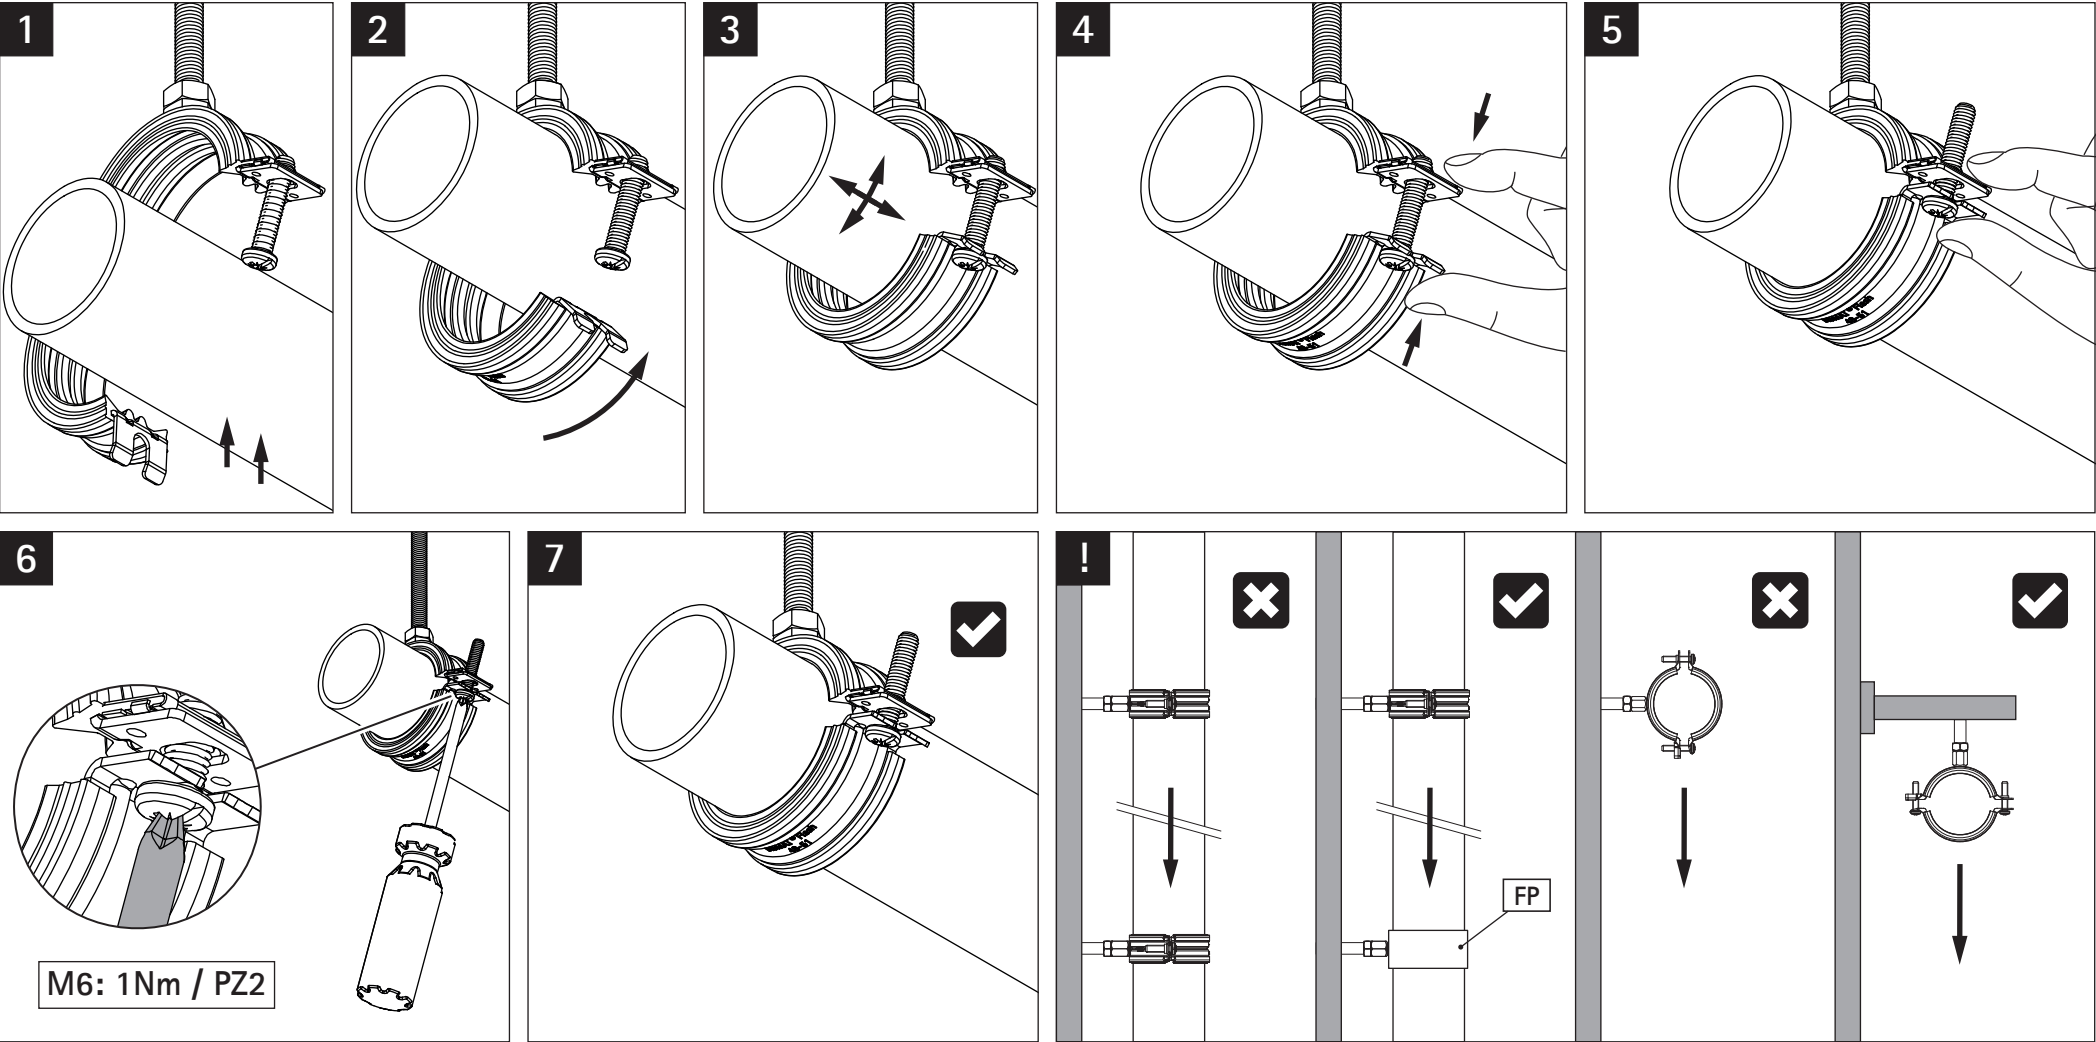

Instructions for use BISMAT® Flash

Always install according to local regulations

FP = Fixed Point

J. van Walraven Holding B.V., Industrieweg 5, 3641 RK Mijdrecht, The Netherlands