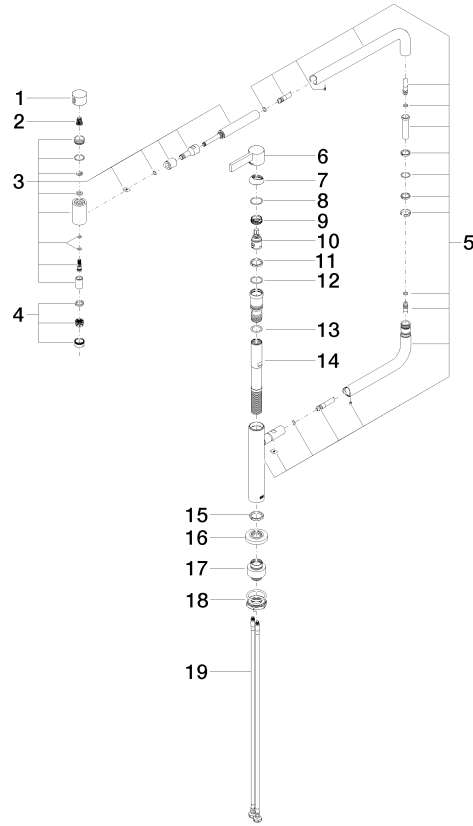

33 845 875 Product version from 3/11/2013 to 10/27/2020

- 552mm projection
- pivotable spout 360°
- air-enriched flow
- height of mixer 372 mm
- height up to aerator 290 mm
- rosette 55 mm
- hole diameter 30 mm
- max. flow 8 l/min at 3 bar flow pressure
- lead-free
- This product can help a building meet the requirements of Green Building Rating Systems, e.g. LEED®, BREEAM®, DGNB

Parts for other finishes can be found here: [Chrome](#)

Spare parts list

No.	Item Number	Name	Quantity used	Delivery time
16	09 27 87 033-08	Rosette Ø 55 x 12 mm - Platinum	1.00	54
8	09 14 10 091 90	O-Ring NBR 70 26,5 x 1,72 mm -	1.00	14
2	90 12 12 002 00 90	Fixing cap white Ø 15 x 12 mm -	1.00	14
10	90 15 05 042 00 90	Cartridge Ø 25 x 52 mm -	1.00	14
4	90 23 01 026 07-08	Aerator with slit M24x1 8,0 l/min. - Platinum	1.00	54
12	90 14 10 063 00 90	O-Ring EPDM 70 26,0 x 2,0 mm -	1.00	14
17	12 845 970 90	Extension set -	1.00	-
Spare part can no longer be ordered, please order the replacement item				
14	09 30 01 126 90	Connection Ø 27 x 210 mm -	1.00	14
13	09 14 10 081 90	O-Ring EPDM 70 22,0 x 3,0 mm -	1.00	14
7	09 28 30 013-08	Cover Ø 37 x 11,7 mm - Platinum	1.00	54
9	09 24 04 266 90	Mounting Ø 28 x 10,8 mm -	1.00	14
6	90 20 87 004 00-08	Handle Lever 35 x 40 x 110 mm - Platinum	1.00	54
3	90 19 87 001 00-08	Spout 35 x 205 x 57 mm - Platinum	1.00	54
1	09 20 62 025-08	Handle Ø 35 x 23 mm - Platinum	1.00	54
15	09 28 10 159 90	Ring Ø 33,5 x 5 mm -	1.00	14
11	09 28 10 156 90	Ring Ø 29,9 x 4,9 mm -	1.00	14
5	90 28 22 257 00-08	Joint for Pot Filler 340 x 327 x 38 mm - Platinum	1.00	54
19	04 30 04 101 00 90	High pressure hose M8x1 x 3/8" x 600 mm -	2.00	14
18	04 30 11 085 87 90	Mounting with O-ring Ø34 x 4mm with spacer sleeve Ø 52 x 1,5 mm -	1.00	14