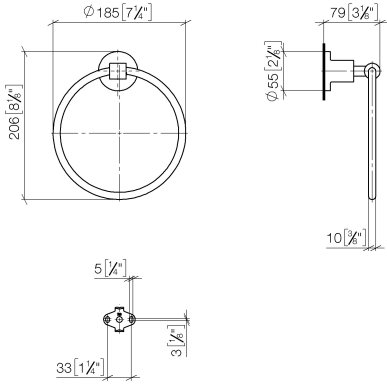

83 200 892 Product version from 4/1/2024

- width 185mm
- rosette Ø 55 mm
- 80mm projection

	Platinum	83 200 892-08
	Chrome	83 200 892-00
	Brushed Platinum	83 200 892-06
	Dark Chrome	83 200 892-19
	Brushed Durabrass (23kt Gold)	83 200 892-28
	Matte Black	83 200 892-33
	Brushed Gold (PVD)	83 200 892-37
	Brushed Dark Brass (PVD)	83 200 892-39
	Brushed Bronze (PVD)	83 200 892-42
	Brushed Dark Bronze (PVD)	83 200 892-43
	Brushed Champagne (22kt Gold)	83 200 892-46
	Champagne (22kt Gold)	83 200 892-47
	Brushed Chrome	83 200 892-93
	Brushed Dark Platinum	83 200 892-99

83 200 892 Product version from 4/1/2024

mm [inches]

83 200 892 Product version from 4/1/2024

Parts for other finishes can be found here: [Chrome](#)

Spare parts list

No.	Item Number	Name	Quantity used	Delivery time
1	08 18 80 502-08	Holder 185 x 185 x 10 mm - Platinum	1.00	54
5	04 31 11 113 00 90	Mounting Threaded pin M5 x 12 mm -	1.00	14
7	09 30 11 046 90	Washer Ø 10,5 -	1.00	14
2	08 31 20 550 90	Plug for towel ring -	2.00	14
6	08 17 89 505-08	Holder universal 60 x 100 x 60 mm - Platinum	1.00	54
3	08 17 89 550-08	Holder for towel ring 22 x 22 x 23 mm - Platinum	1.00	54
9	05 17 20 739 00 90	Attachment set 150 x 65 x 10 mm -	1.00	14
4	08 17 20 624-08	Sleeve Ø 14 x 10 x 19,50 mm - Platinum	1.00	54
8	09 30 30 072 90	Mounting Hexagonal bolt with thread as far as head M10 x 35 mm -	1.00	14