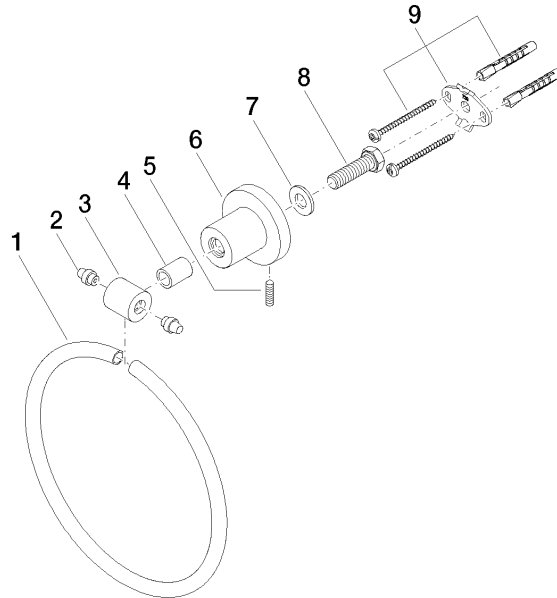

83 200 892 Product version from 4/1/2024

- width 185mm
- rosette Ø 55 mm
- 80mm projection

	Platinum	83 200 892-08
	Chrome	83 200 892-00
	Brushed Platinum	83 200 892-06
	Dark Chrome	83 200 892-19
	Brushed Durabrass (23kt Gold)	83 200 892-28
	Matte Black	83 200 892-33
	Brushed Gold (PVD)	83 200 892-37
	Brushed Dark Brass (PVD)	83 200 892-39
	Brushed Bronze (PVD)	83 200 892-42
	Brushed Dark Bronze (PVD)	83 200 892-43
	Brushed Champagne (22kt Gold)	83 200 892-46
	Champagne (22kt Gold)	83 200 892-47
	Brushed Chrome	83 200 892-93
	Brushed Dark Platinum	83 200 892-99

83 200 892 Product version from 4/1/2024

mm [inches]

83 200 892 Product version from 4/1/2024

Parts for other finishes can be found here: [Chrome](#)

Spare parts list

No.	Item Number	Name	Quantity used	Delivery time
1	08 18 80 502-08	Holder 185 x 185 x 10 mm - Platinum	1.00	54
5	04 31 11 113 00 90	Mounting Threaded pin M5 x 12 mm -	1.00	14
7	09 30 11 046 90	Washer Ø 10,5 -	1.00	14
2	08 31 20 550 90	Plug for towel ring -	2.00	14
6	08 17 89 505-08	Holder universal 60 x 100 x 60 mm - Platinum	1.00	54
3	08 17 89 550-08	Holder for towel ring 22 x 22 x 23 mm - Platinum	1.00	54
9	05 17 20 739 00 90	Attachment set 150 x 65 x 10 mm -	1.00	14
4	08 17 20 624-08	Sleeve Ø 14 x 10 x 19,50 mm - Platinum	1.00	54
8	09 30 30 072 90	Mounting Hexagonal bolt with thread as far as head M10 x 35 mm -	1.00	14