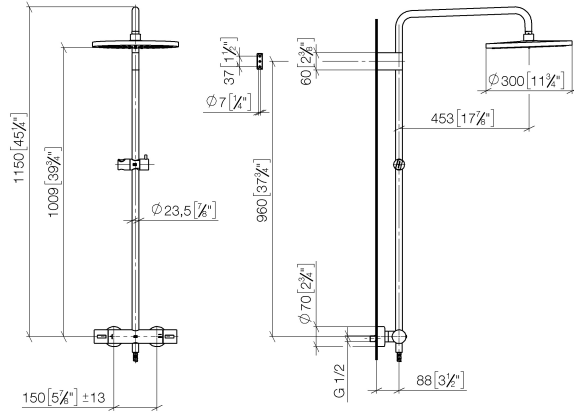

### Required miscellaneous

**Showerpipe with shower thermostat without hand shower - Brushed Durabronz SERIES SPECIFIC (23kt Gold)**

34 460 979 Product version from 4/1/2024  
mm [inches]  
1:10

**Flow rate chart**