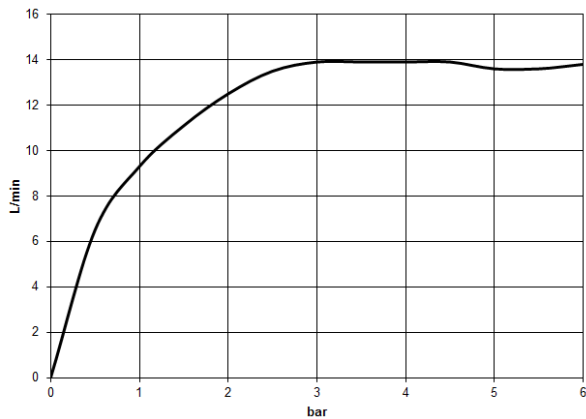

### Required miscellaneous

**Showerpipe with shower thermostat without hand shower - Brushed Durabronz SERIES SPECIFIC (23kt Gold)**

34 460 979 Product version from 4/1/2024  
mm [inches]  
1:10

**Flow rate chart**