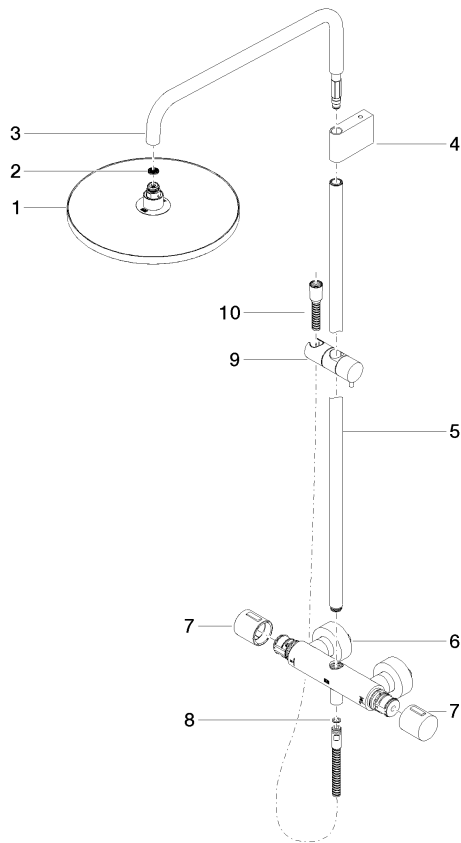

**Hand shower:**

**Control element:**

- rotary diverter with volume control and shut-off function
- slide-on rosettes Ø 70 mm
- metal shower hose 1750mm with integrated anti-twist protection
- slide bar

**Technical data:**

- shower with fixed riser projection 453mm
- height of fittings up to rain shower (bottom edge) 1009mm
- height of fittings up to top edge of elbow 1150mm
- Pipe diameter 23.5 mm
- gauge 150 mm - 13 mm
- 1/2" connection

Showerpipe with shower thermostat without hand shower - Brushed Durabrass SERIES SPECIFIC  
(23kt Gold)

---

34 460 979 Product version from 4/1/2024

Certificates and sustainability

---

DVGW\_DW-  
6509DN0

LGA\_38

34 460 979 Product version from 4/1/2024

**Spare parts list**

No.	Item Number	Name	Quantity used	Delivery time
	2 09 23 01 039 90	Sieve seal Ø 19 x 5,5 mm -	1.00	14
	10 28 322 970-28	Metal shower hose 1/2" x 3/8" x 1750 mm - Brushed Durabronz (23kt Gold)	1.00	40
	6 04 17 01 250 00-28	Connection for thermostat deck mounting with 2-way diverter 281 x 126 x 104 mm - Brushed Durabronz (23kt Gold)	1.00	40
	5 90 28 22 349 00-28	Pipe Ø 23,5 x 911,5 mm - Brushed Durabronz (23kt Gold)	1.00	40
	4 90 17 11 150 00-28	Holder for rain showers 140 x 95 x 90 mm - Brushed Durabronz (23kt Gold)	1.00	40
	8 90 14 20 026 00 90	Washer 14 x 8 x 2 mm Centellen WS 3820 -	1.00	14
	9 12 570 970-28	Slide unit - Brushed Durabronz (23kt Gold)	1.00	40
	3 90 28 22 348 00-28	Pipe 505 x 110 x 345 mm - Brushed Durabronz (23kt Gold)	1.00	40
	7 90 17 33 015 00-28	Handle for thermostat Ø 48 x 48 mm - Brushed Durabronz (23kt Gold)	2.00	40
	1 04 12 05 091 00-28	Rainshower round Ø 300 mm - Brushed Durabronz (23kt Gold)	1.00	40