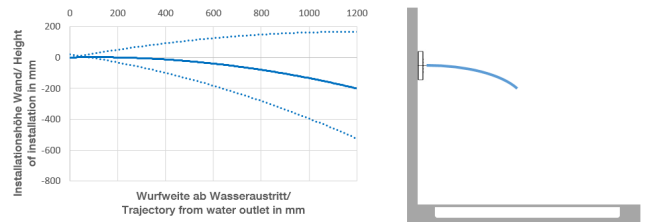

## Required miscellaneous

	<b>xGRID Installation track 555 mm -</b>	12 360 970 90
--	--	---------------

mm [inches]

Flow rate chart

Trajectory diagram

Codes & Standards

DIN 4109

ISO 3822

Scottish Water  
Byelaws

UK Water Supply  
Regulations