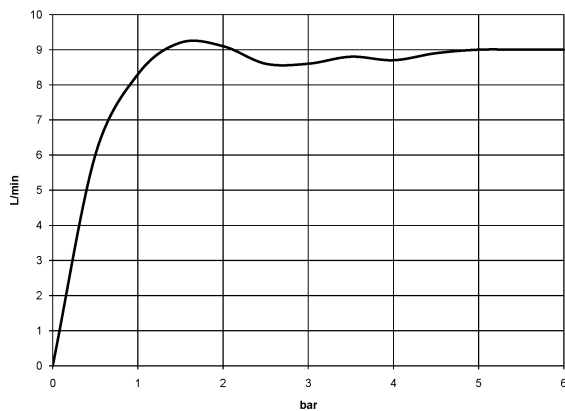

## Required miscellaneous

	<b>xGRID Installation track 555 mm -</b>	12 360 970 90
--	--	---------------

mm [inches]

Flow rate chart

Trajectory diagram

Codes & Standards

DIN 4109

ISO 3822

Scottish Water  
Byelaws

UK Water Supply  
Regulations