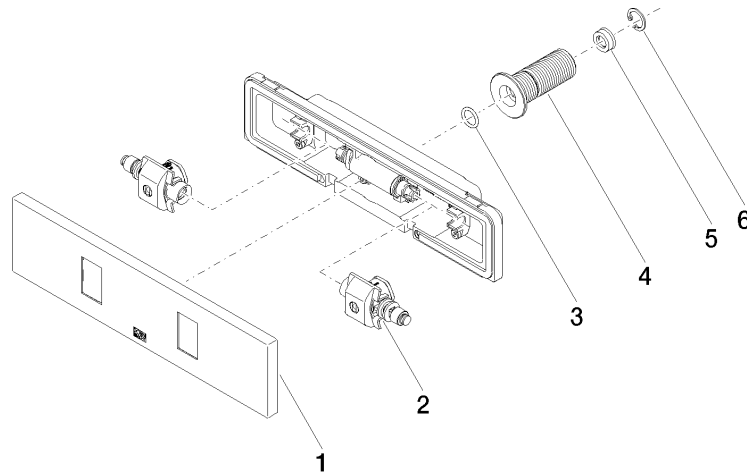

mm [inches]

Flow rate chart

Trajectory diagram

Codes & Standards

DIN 4109

ISO 3822

Scottish Water  
Byelaws

UK Water Supply  
Regulations

### Spare parts list

No.	Item Number	Name	Quantity used	Delivery time
2	90 31 10 013 00 90	Insert Vertical nozzle 98 x 64 x 64 mm -	1.00	14
6	09 16 01 014 90	Ring Retaining ring Ø 15 x 1 mm -	1.00	14
3	09 14 10 003 90	O-Ring EPDM 70 11,0 x 2,0 mm -	1.00	14
4	09 24 05 015 90	Nipple for Water Fan Ø 32,3 x 42 mm -	1.00	14
1	90 27 99 002 00-28	Rosette 240 x 60 x 9 mm - Brushed Durabronz (23kt Gold)	1.00	40
5	09 23 01 134 90	Flow limiter grey 9,5 l/min. -	1.00	14