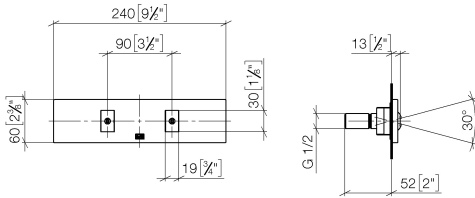

**Technical data:**

- cover plate 240 x 60 mm
- 1/2" connection

**Notes:**

	Brushed Durabronze (23kt Gold)	36 513 979-28
	Chrome	36 513 979-00
	Brushed Platinum	36 513 979-06
	Platinum	36 513 979-08
	Dark Chrome	36 513 979-19
	Light Gold (PVD)	36 513 979-26
	Brushed Light Gold (PVD)	36 513 979-27
	Matte Black	36 513 979-33
	Brushed Gold (PVD)	36 513 979-37
	Brushed Dark Brass (PVD)	36 513 979-39
	Brushed Bronze (PVD)	36 513 979-42
	Brushed Dark Bronze (PVD)	36 513 979-43
	Brushed Champagne (22kt Gold)	36 513 979-46
	Champagne (22kt Gold)	36 513 979-47
	Brushed Chrome	36 513 979-93
	Brushed Dark Platinum	36 513 979-99

## Required miscellaneous

	<b>xGRID Installation track 555 mm -</b>	12 360 970 90
--	--	---------------

mm [inches]

Flow rate chart

Trajectory diagram

Codes & Standards

DIN 4109

ISO 3822

Scottish Water  
Byelaws

UK Water Supply  
Regulations

### Spare parts list

No.	Item Number	Name	Quantity used	Delivery time
2	90 31 10 013 00 90	Insert Vertical nozzle 98 x 64 x 64 mm -	1.00	14
6	09 16 01 014 90	Ring Retaining ring Ø 15 x 1 mm -	1.00	14
3	09 14 10 003 90	O-Ring EPDM 70 11,0 x 2,0 mm -	1.00	14
4	09 24 05 015 90	Nipple for Water Fan Ø 32,3 x 42 mm -	1.00	14
1	90 27 99 002 00-28	Rosette 240 x 60 x 9 mm - Brushed Durabronz (23kt Gold)	1.00	40
5	09 23 01 134 90	Flow limiter grey 9,5 l/min. -	1.00	14