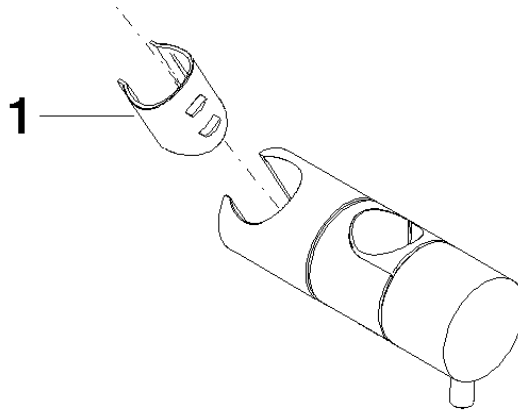

12 570 970 Product version from 10/1/2023

• for pipe diameter 23.5 mm

	Platinum	12 570 970-08
	Chrome	12 570 970-00
	Brushed Platinum	12 570 970-06
	Dark Chrome	12 570 970-19
	Light Gold (PVD)	12 570 970-26
	Brushed Light Gold (PVD)	12 570 970-27
	Brushed Durabrass (23kt Gold)	12 570 970-28
	Matte Black	12 570 970-33
	Brushed Gold (PVD)	12 570 970-37
	Brushed Dark Brass (PVD)	12 570 970-39
	Brushed Bronze (PVD)	12 570 970-42
	Brushed Dark Bronze (PVD)	12 570 970-43
	Brushed Champagne (22kt Gold)	12 570 970-46
	Champagne (22kt Gold)	12 570 970-47
	Brushed Chrome	12 570 970-93
	Brushed Dark Platinum	12 570 970-99

12 570 970 Product version from 10/1/2023

mm [inches]

12 570 970 Product version from 10/1/2023

Parts for other finishes can be found here: [Chrome](#)

Spare parts list

No.	Item Number	Name	Quantity used	Delivery time
1	09 12 12 217 90	Receptacle for hand shower 25 x 37 x 27 mm -	1.00	14