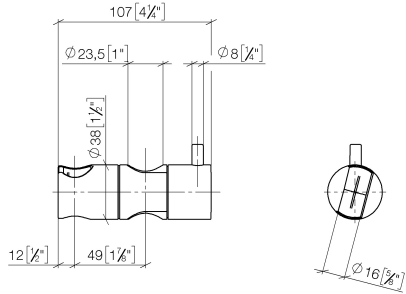

12 570 970 Product version from 10/1/2023

• for pipe diameter 23.5 mm

	Platinum	12 570 970-08
	Chrome	12 570 970-00
	Brushed Platinum	12 570 970-06
	Dark Chrome	12 570 970-19
	Light Gold (PVD)	12 570 970-26
	Brushed Light Gold (PVD)	12 570 970-27
	Brushed Durabrass (23kt Gold)	12 570 970-28
	Matte Black	12 570 970-33
	Brushed Gold (PVD)	12 570 970-37
	Brushed Dark Brass (PVD)	12 570 970-39
	Brushed Bronze (PVD)	12 570 970-42
	Brushed Dark Bronze (PVD)	12 570 970-43
	Brushed Champagne (22kt Gold)	12 570 970-46
	Champagne (22kt Gold)	12 570 970-47
	Brushed Chrome	12 570 970-93
	Brushed Dark Platinum	12 570 970-99

12 570 970 Product version from 10/1/2023

mm [inches]

12 570 970 Product version from 10/1/2023

Parts for other finishes can be found here: [Chrome](#)

Spare parts list

No.	Item Number	Name	Quantity used	Delivery time
1	09 12 12 217 90	Receptacle for hand shower 25 x 37 x 27 mm -	1.00	14