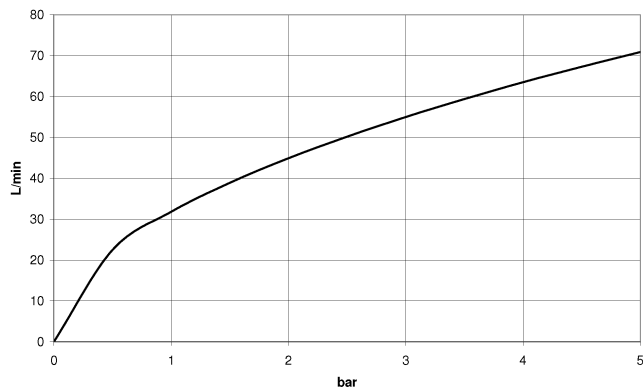

28 285 979 Product version from 3/1/2025

- hose nozzle with sleeve M33
- with holding ring

	Platinum	28 285 979-08
	Chrome	28 285 979-00
	Brushed Platinum	28 285 979-06
	Dark Chrome	28 285 979-19
	Brushed Durabronze (23kt Gold)	28 285 979-28
	Matte Black	28 285 979-33
	Brushed Dark Brass (PVD)	28 285 979-39
	Brushed Bronze (PVD)	28 285 979-42
	Brushed Dark Bronze (PVD)	28 285 979-43
	Brushed Champagne (22kt Gold)	28 285 979-46
	Champagne (22kt Gold)	28 285 979-47
	Brushed Chrome	28 285 979-93
	Brushed Dark Platinum	28 285 979-99

28 285 979 Product version from 3/1/2025

mm [inches]

**Flow rate chart**

28 285 979 Product version from 3/1/2025

Parts for other finishes can be found here: [Chrome](#)

**Spare parts list**

No.	Item Number	Name	Quantity used	Delivery time
2	09 28 10 116-12	Ring for Kneipp spray set - white	1.00	40
1	09 14 20 003 90	Washer Vf 3110 31,0 x 26,0 x 2,0 mm -	1.00	14