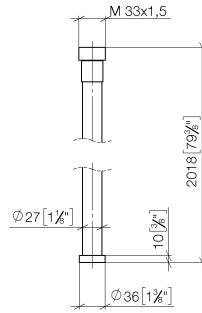

28 285 979 Product version from 3/1/2025

- hose nozzle with sleeve M33
- with holding ring

	Platinum	28 285 979-08
	Chrome	28 285 979-00
	Brushed Platinum	28 285 979-06
	Dark Chrome	28 285 979-19
	Brushed Durabronze (23kt Gold)	28 285 979-28
	Matte Black	28 285 979-33
	Brushed Dark Brass (PVD)	28 285 979-39
	Brushed Bronze (PVD)	28 285 979-42
	Brushed Dark Bronze (PVD)	28 285 979-43
	Brushed Champagne (22kt Gold)	28 285 979-46
	Champagne (22kt Gold)	28 285 979-47
	Brushed Chrome	28 285 979-93
	Brushed Dark Platinum	28 285 979-99

28 285 979 Product version from 3/1/2025

mm [inches]

**Flow rate chart**

28 285 979 Product version from 3/1/2025

Parts for other finishes can be found here: [Chrome](#)

**Spare parts list**

No.	Item Number	Name	Quantity used	Delivery time
2	09 28 10 116-12	Ring for Kneipp spray set - white	1.00	40
1	09 14 20 003 90	Washer Vf 3110 31,0 x 26,0 x 2,0 mm -	1.00	14