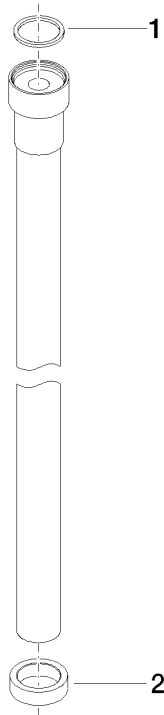

28 285 979 Product version from 3/1/2025

- hose nozzle with sleeve M33
- with holding ring

	Platinum	28 285 979-08
	Chrome	28 285 979-00
	Brushed Platinum	28 285 979-06
	Dark Chrome	28 285 979-19
	Brushed Durabronze (23kt Gold)	28 285 979-28
	Matte Black	28 285 979-33
	Brushed Dark Brass (PVD)	28 285 979-39
	Brushed Bronze (PVD)	28 285 979-42
	Brushed Dark Bronze (PVD)	28 285 979-43
	Brushed Champagne (22kt Gold)	28 285 979-46
	Champagne (22kt Gold)	28 285 979-47
	Brushed Chrome	28 285 979-93
	Brushed Dark Platinum	28 285 979-99

28 285 979 Product version from 3/1/2025

mm [inches]

**Flow rate chart**

28 285 979 Product version from 3/1/2025

Parts for other finishes can be found here: [Chrome](#)

**Spare parts list**

No.	Item Number	Name	Quantity used	Delivery time
2	09 28 10 116-12	Ring for Kneipp spray set - white	1.00	40
1	09 14 20 003 90	Washer Vf 3110 31,0 x 26,0 x 2,0 mm -	1.00	14