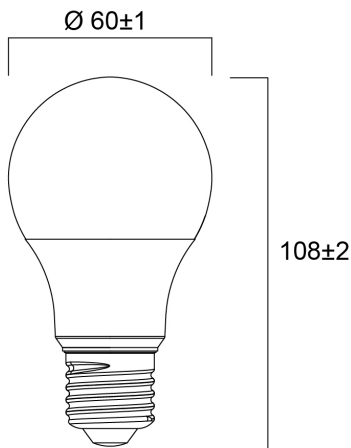

ToLEDo GLS V7 806LM 827 B22 SL

Item No: 0029579

SYLVANIA

Compact and elegant design Suitable replacement for halogen, incandescent and compact fluorescent lamps Instant light at the flick of a switch Uniform light distribution Good colour rendering (CRI 80) Perfect for hotels, restaurants, lobbies, corridors, stairwells, reception areas Lower maintenance costs 15,000 hours average rated life

Technical Assets

Dimensions (mm)

Photometrics

ToLEDo GLS V7 806LM 827 B22 SL

Item No: 0029579

SYLVANIA

General data

Product name	ToLEDo GLS V7 806LM 827 B22 SL
Technology	LED
Watt (Rated) (W)	8
Cap/Base	B22
Fixture rating	Open
General application	Hospitality, Residential & Consumer
Operating temperature range (°C)	-20°C...+40°C
Performance ambient temperature Tq (°C)	25
ETIM Class	EC001959
Warranty	3 years

Item No: 0029579

Packaging

Product EAN number	5410288295794
Packaging single length / height (cm)	6.0
Packaging single width (cm)	6.0
Packaging single depth (cm)	11.2
DUN14 (inner)	15410288295791
Units per outer package	6
Packaging outer length / height (cm)	18.8
Packaging outer width (cm)	12.7
Packaging outer depth (cm)	12.0