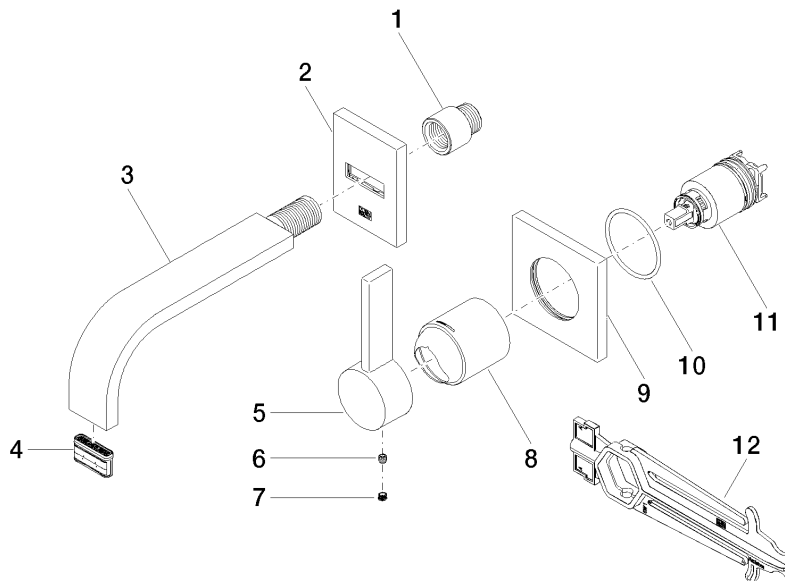

**Required miscellaneous**

**Concealed wall-mounted single-lever mixer - 35 860 970 90**

- min. recess depth 75 mm
- max. recess depth 95 mm
- mixer can be placed above, to the left or to the right of the spout.

ISO 3822

Scottish Water  
Byelaws

UK Water Supply  
Regulations

Ü-Zeichen

MEM Wall-mounted single-lever basin mixer without pop-up waste - Brushed  
Dark Platinum

---

MEM

36 860 782 Product version from 4/1/2025

### Spare parts list

No.	Item Number	Name	Quantity used	Delivery time
6	90 31 11 030 00 90	Mounting Threaded pin with hexagon socket with cup point M5 x 5 mm -	1.00	14
3	04 28 22 150 10-99	Spout 170 x 35 x 11 mm - Brushed Dark Platinum	1.00	40
2	90 27 78 038 00-99	Cover 80 x 60 x 9 mm - Brushed Dark Platinum	1.00	40
7	90 31 20 109 00 90	Plug -	1.00	14
5	09 20 78 058-99	Handle Lever 23 x 26 x 119 mm - Brushed Dark Platinum	1.00	40
12	90 30 09 064 00 90	Spanner for cartridge nut -	1.00	14
11	90 15 05 064 01 90	Single-lever mixer cartridge with adapter plate incl. installation spanner Ø 35 mm x 58,6 mm -	1.00	-
Spare part can no longer be ordered, please order the replacement item				
	9015050460190	Single-lever mixer cartridge with cartridge insert , torque wrench Ø 35 mm x 58,6 mm -		
9	09 27 78 039-99	Rosette 80 x 80 x 9 x Ø 45,7 mm - Brushed Dark Platinum	1.00	40
4	90 29 03 109 00 90	Aerator insert 5,7 l/min. -	1.00	14
8	09 11 02 288-99	Cover Ø 45 x 55 mm - Brushed Dark Platinum	1.00	40
10	90 14 10 049 00 90	O-Ring 45,69 x 2,62 mm -	1.00	14
1	09 24 03 072 10 90	Extension 1/2" x 20 mm -	1.00	14