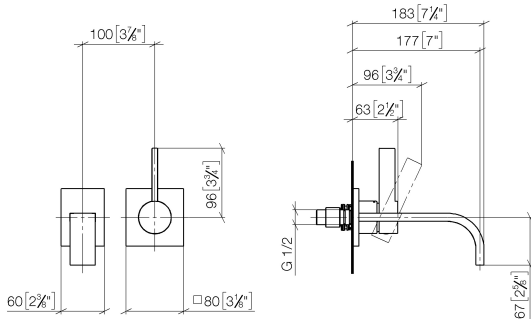

**MEM Wall-mounted single-lever basin mixer without pop-up waste - Brushed Dark Platinum**

MEM

36 860 782 Product version from 4/1/2025

- 177mm projection
- fixed spout
- rectangular, air-enriched flow
- hole diameter spout 37 mm
- hole diameter single-lever mixer 57 mm
- rosette for spout 80 x 60mm
- rosette for mixer 80 x 80mm
- max. flow 5.7 l/min
- lead-free
- This product can help a building meet the requirements of Green Building Rating Systems, e.g. LEED®, BREEAM®, DGNB
- WRAS

**Required miscellaneous**

**Concealed wall-mounted single-lever mixer - 35 860 970 90**

- min. recess depth 75 mm
- max. recess depth 95 mm
- mixer can be placed above, to the left or to the right of the spout.

**MEM Wall-mounted single-lever basin mixer without pop-up waste - Brushed Dark Platinum**

MEM

36 860 782 Product version from 4/1/2025  
mm [inches]

**Flow rate chart**

**Codes & Standards**

DIN 4109

EN 817